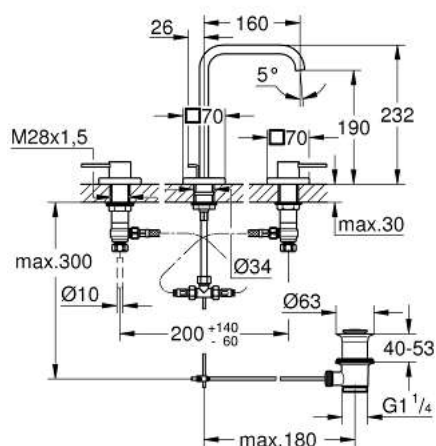

20 188 000 ALLURE THREE-HOLE BASIN MIXER 1/2" M-SIZE

PRODUCT DESCRIPTION

- ceramic headparts 1/2", 90°
- GROHE StarLight chrome finish
- flow limiter 8 l/min.
- spout with mousseur
- pressure-proof, flexible connection hoses between spout and side valves
- pop-up waste set 1 1/4"

20 188 000 **ALLURE THREE-HOLE BASIN MIXER 1/2"**
M-SIZE

SPARE PARTS, August 2018 – now

- 1: Handle (Order-nr. 48043000)
 - 1.1: Replacement handle connection kit (Order-nr. 45186000)
 - 2: Extension (Order-nr. 48045000)
 - 3: Sealing washer (Order-nr. 48047000)
 - 4: Ceramic headpart, 1/2" (Order-nr. 45882000)
 - 4.1: O-Ring Ø18,2 x Ø1,7 (Order-nr. 0392400M)
 - 5: Ceramic headpart, 1/2" (Order-nr. 45883000)
 - 5.1: O-Ring Ø18,2 x Ø1,7 (Order-nr. 0392400M)
 - 6: Shank fastening assembly (Order-nr. 45025000)
 - 7: Coupling nut 1/2" x 10.5 mm (Order-nr. 1290100M)
 - 7.1: Fibre seal dia. Ø 18,5 x Ø 12 x 2 (Order-nr. 0138900M)
 - 8: Pop-up rod (Order-nr. 65196000)
 - 9: Mousseur (Order-nr. 46324000)
 - 10: Compression union 3/8" (Order-nr. 12914000)
 - 11: Flexible connection hose (Order-nr. 45704000)
 - 12: Pop-up waste set 1 1/4" (Order-nr. 28910000)
 - 12.1: Chrome bath plug (Order-nr. 07182000)
 - 12.2: Eccentric rod (Order-nr. 07052000)
 - 13: Flow restrictor (Order-nr. 13220000)
 - 14: Coupling nut 1/2" x 14.5 mm (Order-nr. 1290200M)*
 - 15: Eccentric rod (Order-nr. 07341000)*
 - 16: Socket Spanner (Order-nr. 19332000)*
- * Optional accessories