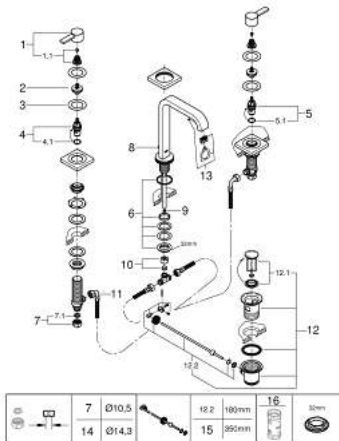

20 188 000 ALLURE THREE-HOLE BASIN MIXER 1/2" M-SIZE

PRODUCT DESCRIPTION

- ceramic headparts 1/2", 90°
- GROHE StarLight chrome finish
- flow limiter 8 l/min.
- spout with mousseur
- pressure-proof, flexible connection hoses between spout and side valves
- pop-up waste set 1 1/4"

20 188 000 **ALLURE THREE-HOLE BASIN MIXER 1/2"**
M-SIZE

SPARE PARTS, August 2018 – now

- 1: Handle (Order-nr. 48043000)
 - 1.1: Replacement handle connection kit (Order-nr. 45186000)
 - 2: Extension (Order-nr. 48045000)
 - 3: Sealing washer (Order-nr. 48047000)
 - 4: Ceramic headpart, 1/2" (Order-nr. 45882000)
 - 4.1: O-Ring Ø18,2 x Ø1,7 (Order-nr. 0392400M)
 - 5: Ceramic headpart, 1/2" (Order-nr. 45883000)
 - 5.1: O-Ring Ø18,2 x Ø1,7 (Order-nr. 0392400M)
 - 6: Shank fastening assembly (Order-nr. 45025000)
 - 7: Coupling nut 1/2" x 10.5 mm (Order-nr. 1290100M)
 - 7.1: Fibre seal dia. Ø 18,5 x Ø 12 x 2 (Order-nr. 0138900M)
 - 8: Pop-up rod (Order-nr. 65196000)
 - 9: Mousseur (Order-nr. 46324000)
 - 10: Compression union 3/8" (Order-nr. 12914000)
 - 11: Flexible connection hose (Order-nr. 45704000)
 - 12: Pop-up waste set 1 1/4" (Order-nr. 28910000)
 - 12.1: Chrome bath plug (Order-nr. 07182000)
 - 12.2: Eccentric rod (Order-nr. 07052000)
 - 13: Flow restrictor (Order-nr. 13220000)
 - 14: Coupling nut 1/2" x 14.5 mm (Order-nr. 1290200M)*
 - 15: Eccentric rod (Order-nr. 07341000)*
 - 16: Socket Spanner (Order-nr. 19332000)*
- * Optional accessories