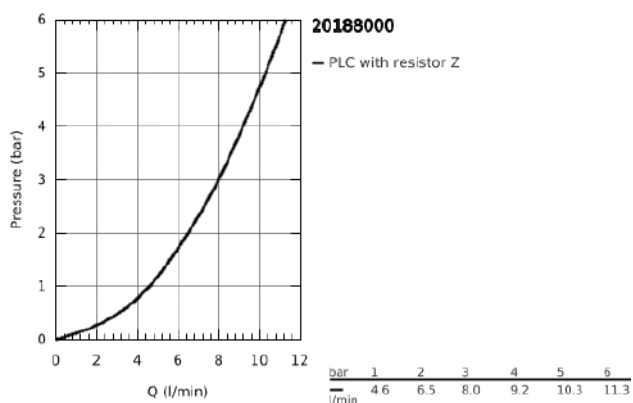

20 188 000 ALLURE THREE-HOLE BASIN MIXER 1/2" M-SIZE

PRODUCT DESCRIPTION

- ceramic headparts 1/2", 90°
- GROHE StarLight chrome finish
- flow limiter 8 l/min.
- spout with mousseur
- pressure-proof, flexible connection hoses between spout and side valves
- pop-up waste set 1 1/4"

20 188 000 **ALLURE THREE-HOLE BASIN MIXER 1/2"**
M-SIZE

SPARE PARTS, August 2018 – now

- 1: Handle (Order-nr. 48043000)
 - 1.1: Replacement handle connection kit (Order-nr. 45186000)
 - 2: Extension (Order-nr. 48045000)
 - 3: Sealing washer (Order-nr. 48047000)
 - 4: Ceramic headpart, 1/2" (Order-nr. 45882000)
 - 4.1: O-Ring Ø18,2 x Ø1,7 (Order-nr. 0392400M)
 - 5: Ceramic headpart, 1/2" (Order-nr. 45883000)
 - 5.1: O-Ring Ø18,2 x Ø1,7 (Order-nr. 0392400M)
 - 6: Shank fastening assembly (Order-nr. 45025000)
 - 7: Coupling nut 1/2" x 10.5 mm (Order-nr. 1290100M)
 - 7.1: Fibre seal dia. Ø 18,5 x Ø 12 x 2 (Order-nr. 0138900M)
 - 8: Pop-up rod (Order-nr. 65196000)
 - 9: Mousseur (Order-nr. 46324000)
 - 10: Compression union 3/8" (Order-nr. 12914000)
 - 11: Flexible connection hose (Order-nr. 45704000)
 - 12: Pop-up waste set 1 1/4" (Order-nr. 28910000)
 - 12.1: Chrome bath plug (Order-nr. 07182000)
 - 12.2: Eccentric rod (Order-nr. 07052000)
 - 13: Flow restrictor (Order-nr. 13220000)
 - 14: Coupling nut 1/2" x 14.5 mm (Order-nr. 1290200M)*
 - 15: Eccentric rod (Order-nr. 07341000)*
 - 16: Socket Spanner (Order-nr. 19332000)*
- * Optional accessories