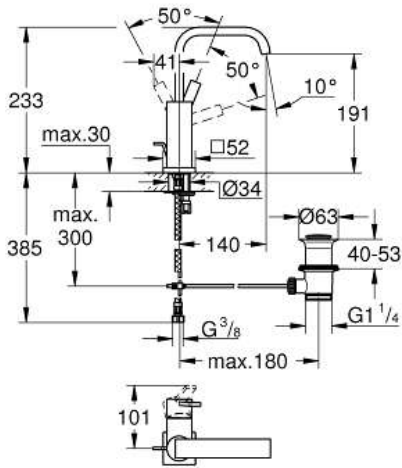

ALLURE  
Single-lever basin mixer 1/2" L-  
Size

MODEL # 32146000

Pure Freude  
an Wasser

**Product Description:**

**ALLURE**  
Single-lever basin mixer 1/2"  
L-Size

**Standard Specification:**

single hole installation  
**GROHE SilkMove** 28 mm ceramic cartridge  
**GROHE StarLight** chrome finish  
**GROHE EcoJoy** 6.0 l/min flow limiter  
rapid installation system  
mousseur  
U-spout  
pop-up waste set 1 1/4"  
flexible connection hoses

**Color:**

□ 32146000 chrome