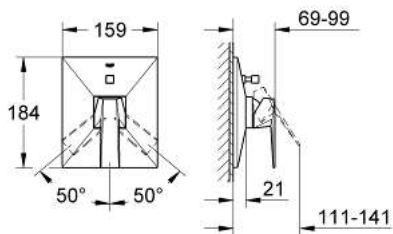

### PRODUCT DESCRIPTION

- set for final installation for
- 33 961 000, 33 963 000, 33 965 000, 35 501 000
- without concealed body
- GROHE StarLight chrome finish
- automatic diverter: bath/shower
- escutcheon- and shaft-sealing
- metal escutcheon
- covered coupling