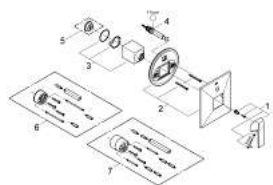

### PRODUCT DESCRIPTION

- set for final installation for
- 33 961 000, 33 963 000, 33 965 000, 35 501 000
- without concealed body
- GROHE StarLight chrome finish
- automatic diverter: bath/shower
- escutcheon- and shaft-sealing
- metal escutcheon
- covered coupling

### SPARE PARTS

- 1: Lever (Order-nr. 46804000)
- 2: Escutcheon (Order-nr. 46796000)
- 3: Cap (Order-nr. 46784000)
- 4: Repl.kit f.rotary valve (Order-nr. 46785000)
- 5: Temperature limiter (Order-nr. 46375000)\*
- 6: Extension (Order-nr. 46807000)\*
- 7: Extension (Order-nr. 46808000)\*