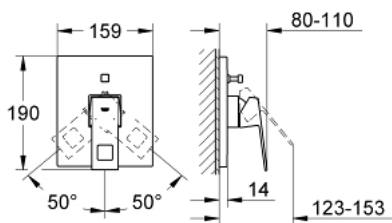

19 896 000 EUROCUBE SINGLE-LEVER BATH/SHOWER MIXER TRIM

PRODUCT DESCRIPTION

- set for final installation for
- 33 961 000, 33 963 000, 33 965 000
- without concealed body
- metal lever
- GROHE StarLight chrome finish
- automatic diverter: bath/shower
- escutcheon- and shaft-sealing
- metal escutcheon
- covered fixing

19 896 000 EUROCUBE SINGLE-LEVER BATH/SHOWER MIXER TRIM

SPARE PARTS, September 2010 – now

- 1: Lever (Spare part-nr. 46782000)
- 2: Escutcheon (Spare part-nr. 46783000)
- 3: Shield for cross handle (Spare part-nr. 46784000)
- 4: Repl.kit f.rotary valve (Spare part-nr. 46785000)
- 5: Temperature limiter (Spare part-nr. 46375000)*
- 6: Flush pipe extension (Spare part-nr. 46807000)*
- 7: Flush pipe extension (Spare part-nr. 46808000)*