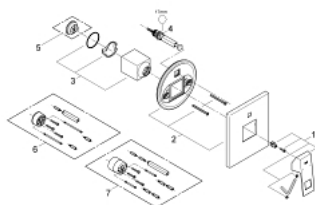

19 896 000 EUROCUBE SINGLE-LEVER BATH/SHOWER MIXER TRIM

PRODUCT DESCRIPTION

- set for final installation for
- 33 961 000, 33 963 000, 33 965 000
- without concealed body
- metal lever
- GROHE StarLight chrome finish
- automatic diverter: bath/shower
- escutcheon- and shaft-sealing
- metal escutcheon
- covered fixing

19 896 000 EUROCUBE SINGLE-LEVER BATH/SHOWER MIXER TRIM

SPARE PARTS, September 2010 – now

- 1: Lever (Spare part-nr. 46782000)
- 2: Escutcheon (Spare part-nr. 46783000)
- 3: Shield for cross handle (Spare part-nr. 46784000)
- 4: Repl.kit f.rotary valve (Spare part-nr. 46785000)
- 5: Temperature limiter (Spare part-nr. 46375000)*
- 6: Flush pipe extension (Spare part-nr. 46807000)*
- 7: Flush pipe extension (Spare part-nr. 46808000)*