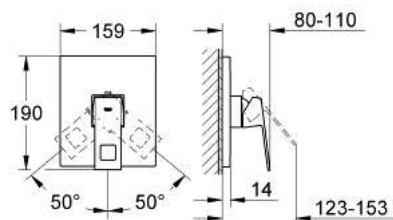

### PRODUCT DESCRIPTION

- set for final installation for
- 33 961 000, 33 962 000, 33 963 000, 33 964 000, 33 965 000, 33 966 000, 35 501 000
- without concealed body
- metal lever
- GROHE StarLight chrome finish
- escutcheon- and shaft-sealing
- metal escutcheon
- covered fixing