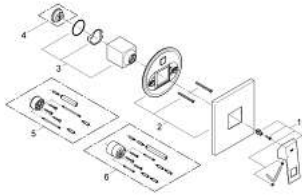

19 898 000 EUROCUBE SINGLE-LEVER SHOWER MIXER TRIM

SPARE PARTS, September 2010 – now

- 1: Lever (Spare part-nr. 46782000)
- 2: Escutcheon (Spare part-nr. 46781000)
- 3: Shield for cross handle (Spare part-nr. 46784000)
- 4: Temperature limiter (Spare part-nr. 46375000)*
- 5: Flush pipe extension (Spare part-nr. 46807000)*
- 6: Flush pipe extension (Spare part-nr. 46808000)*

* Optional accessories