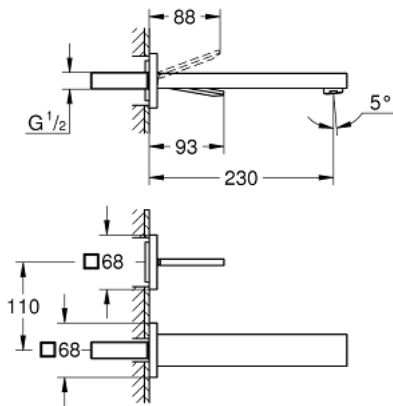

19 998 000 **EUROCUBE JOY 2-HOLE BASIN MIXER**
L-SIZE

PRODUCT DESCRIPTION

- wall mounted
- without concealed body
- set for final installation for
- 23 429 000
- GROHE StarLight finish
- GROHE EcoJoy SpeedClean mousseur 5.7 l/min
- centre distance 110 mm
- projection 230 mm

19 998 000 **EUROCUBE JOY 2-HOLE BASIN MIXER**
L-SIZE

SPARE PARTS, April 2015 – now

1: Lever (Order-nr. 46946000)

2: Flow restrictor (Order-nr. 48159000)

3: Extension-set, 25 mm (Order-nr. 46901000)*

* Optional accessories