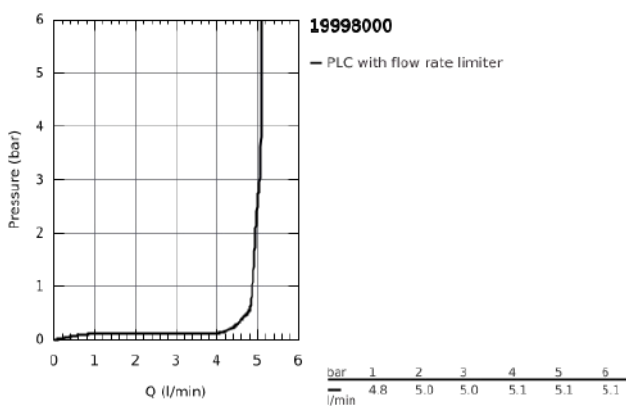

19 998 000 **EUROCUBE JOY 2-HOLE BASIN MIXER**
L-SIZE

PRODUCT DESCRIPTION

- wall mounted
- without concealed body
- set for final installation for
- 23 429 000
- GROHE StarLight finish
- GROHE EcoJoy SpeedClean mousseur 5.7 l/min
- centre distance 110 mm
- projection 230 mm

19 998 000 **EUROCUBE JOY 2-HOLE BASIN MIXER**
L-SIZE

SPARE PARTS, April 2015 – now

1: Lever (Order-nr. 46946000)

2: Flow restrictor (Order-nr. 48159000)

3: Extension-set, 25 mm (Order-nr. 46901000)*

* Optional accessories