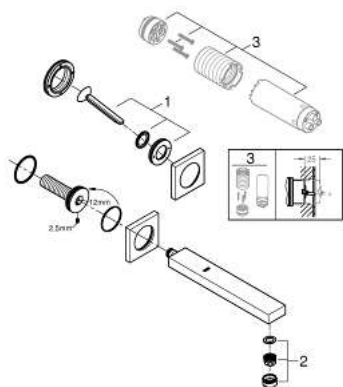

19 998 000 **EUROCUBE JOY 2-HOLE BASIN MIXER**
L-SIZE

PRODUCT DESCRIPTION

- wall mounted
- without concealed body
- set for final installation for
- 23 429 000
- GROHE StarLight finish
- GROHE EcoJoy SpeedClean mousseur 5.7 l/min
- centre distance 110 mm
- projection 230 mm

19 998 000 **EUROCUBE JOY 2-HOLE BASIN MIXER**
L-SIZE

SPARE PARTS, April 2015 – now

1: Lever (Order-nr. 46946000)

2: Flow restrictor (Order-nr. 48159000)

3: Extension-set, 25 mm (Order-nr. 46901000)*

* Optional accessories