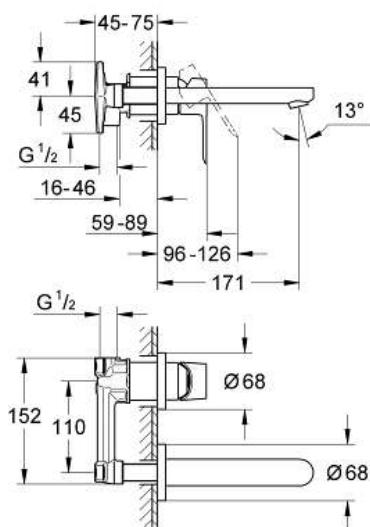

BAUEDGE
Two-hole basin mixer
MODEL # 20474000

Pure Freude
an Wasser

GROHE

Product Description:
BAUEDGE
Two-hole basin mixer

Standard Specification:
wall mounted
consisting of:
set for final installation and concealed body
metal lever
GROHE Longlife 35 mm ceramic cartridge
GROHE StarLight chrome finish
mousseur
center distance 110 mm
projection 171 mm

Color:
□ 20474000 chrome