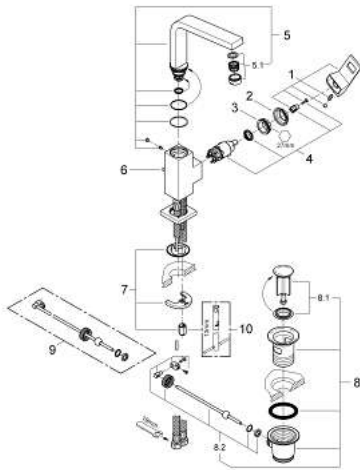

23 135 00E **EUROCUBE SINGLE-LEVER BASIN MIXER 1/2"**
L-SIZE

PRODUCT DESCRIPTION

- monobloc installation
- metal lever
- 28 mm ceramic cartridge with GROHE SilkMove
- temperature limiter
- GROHE StarLight chrome finish
- GROHE EcoJoy SpeedClean mousseur 5.7 l/min
- GROHE FastFixation Plus installation system
- swivel tubular spout with stop limiter
- pop-up waste set 1 1/4"

- flexible connection hoses

23 135 00E **EUROCUBE SINGLE-LEVER BASIN MIXER 1/2"**
L-SIZE

SPARE PARTS, November 2010 – now

- 1: Lever (Order-nr. 46788000)
 - 2: Shield for cross handle (Order-nr. 46581000)
 - 3: retaining ring (Order-nr. 07419000)
 - 4: Cartridge (Order-nr. 46580000)
 - 5: Biflo spout (Order-nr. 13323000)
 - 5.1: Flow restrictor (Order-nr. 48159000)
 - 6: Pop-up rod (Order-nr. 46787000)
 - 7: Shank mounting kit (Order-nr. 46645000)
 - 8: Pop-up waste set 1 1/4" (Order-nr. 28910000)
 - 8.1: Chrome bath plug (Order-nr. 07182000)
 - 8.2: Eccentric rod (Order-nr. 07052000)
 - 9: Eccentric rod (Order-nr. 07341000)*
 - 10: Mounting wrench (Order-nr. 19017000)*
- * Optional accessories