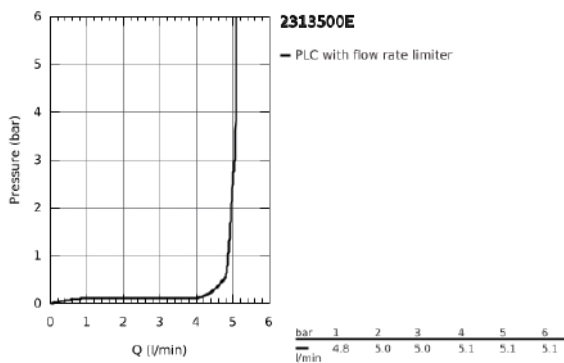

23 135 00E **EUROCUBE SINGLE-LEVER BASIN MIXER 1/2"**
L-SIZE

PRODUCT DESCRIPTION

- monobloc installation
- metal lever
- 28 mm ceramic cartridge with GROHE SilkMove
- temperature limiter
- GROHE StarLight chrome finish
- GROHE EcoJoy SpeedClean mousseur 5.7 l/min
- GROHE FastFixation Plus installation system
- swivel tubular spout with stop limiter
- pop-up waste set 1 1/4"

- flexible connection hoses

23 135 00E **EUROCUBE SINGLE-LEVER BASIN MIXER 1/2"**
L-SIZE

SPARE PARTS, November 2010 – now

- 1: Lever (Order-nr. 46788000)
 - 2: Shield for cross handle (Order-nr. 46581000)
 - 3: retaining ring (Order-nr. 07419000)
 - 4: Cartridge (Order-nr. 46580000)
 - 5: Biflo spout (Order-nr. 13323000)
 - 5.1: Flow restrictor (Order-nr. 48159000)
 - 6: Pop-up rod (Order-nr. 46787000)
 - 7: Shank mounting kit (Order-nr. 46645000)
 - 8: Pop-up waste set 1 1/4" (Order-nr. 28910000)
 - 8.1: Chrome bath plug (Order-nr. 07182000)
 - 8.2: Eccentric rod (Order-nr. 07052000)
 - 9: Eccentric rod (Order-nr. 07341000)*
 - 10: Mounting wrench (Order-nr. 19017000)*
- * Optional accessories