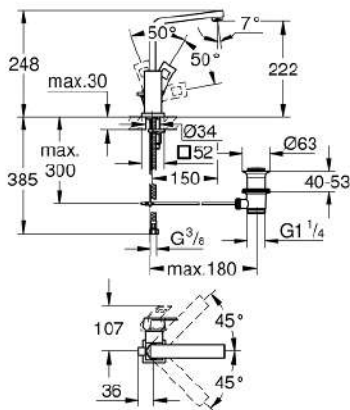

23 135 00E **EUROCUBE SINGLE-LEVER BASIN MIXER 1/2"**
L-SIZE

PRODUCT DESCRIPTION

- monobloc installation
- metal lever
- 28 mm ceramic cartridge with GROHE SilkMove
- temperature limiter
- GROHE StarLight chrome finish
- GROHE EcoJoy SpeedClean mousseur 5.7 l/min
- GROHE FastFixation Plus installation system
- swivel tubular spout with stop limiter
- pop-up waste set 1 1/4"

- flexible connection hoses

23 135 00E **EUROCUBE SINGLE-LEVER BASIN MIXER 1/2"**
L-SIZE

SPARE PARTS, November 2010 – now

- 1: Lever (Order-nr. 46788000)
 - 2: Shield for cross handle (Order-nr. 46581000)
 - 3: retaining ring (Order-nr. 07419000)
 - 4: Cartridge (Order-nr. 46580000)
 - 5: Biflo spout (Order-nr. 13323000)
 - 5.1: Flow restrictor (Order-nr. 48159000)
 - 6: Pop-up rod (Order-nr. 46787000)
 - 7: Shank mounting kit (Order-nr. 46645000)
 - 8: Pop-up waste set 1 1/4" (Order-nr. 28910000)
 - 8.1: Chrome bath plug (Order-nr. 07182000)
 - 8.2: Eccentric rod (Order-nr. 07052000)
 - 9: Eccentric rod (Order-nr. 07341000)*
 - 10: Mounting wrench (Order-nr. 19017000)*
- * Optional accessories