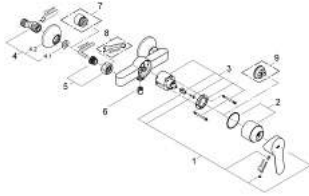

## 23 333 000 BAUEDGE SINGLE-LEVER SHOWER MIXER 1/2"

### PRODUCT DESCRIPTION

- wall mounted
- metal lever
- GROHE Longlife 46 mm ceramic cartridge
- GROHE StarLight chrome finish
- adjustable flow rate limiter
- shower bottom outlet 1/2" with integrated non return-valve
- S-unions
- metal wall escutcheon
- protected against backflow
- optional temperature limiter (46 375 000)

### SPARE PARTS, September 2012 – now

- 1: Lever (Spare part-nr. 46698000)
- 2: Shield for cross handle (Spare part-nr. 46584000)
- 3: Cartridge (Spare part-nr. 46048000)
- 4: S-union (Spare part-nr. 12075000)
- 4.1: Sealing washer (Spare part-nr. 0138600M)
- 4.2: Escutcheon (Spare part-nr. 0221000M)
- 5: Screw joint (Spare part-nr. 45044000)
- 6: Non-return valve (Spare part-nr. 08565000)
- 7: Extension 3/4", 20 mm (Spare part-nr. 0713000M)\*
- 8: Special Spanner (Spare part-nr. 19377000)\*
- 9: Temperature limiter (Spare part-nr. 46375000)\*