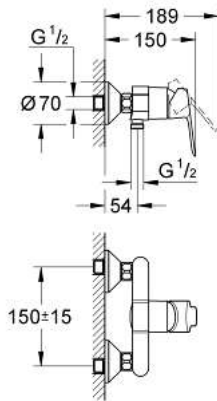

## 23 333 000 BAUEDGE SINGLE-LEVER SHOWER MIXER 1/2"

### PRODUCT DESCRIPTION

- wall mounted
- metal lever
- GROHE Longlife 46 mm ceramic cartridge
- GROHE StarLight chrome finish
- adjustable flow rate limiter
- shower bottom outlet 1/2" with integrated non return-valve
- S-unions
- metal wall escutcheon
- protected against backflow
- optional temperature limiter (46 375 000)

### SPARE PARTS, September 2012 – now

- 1: Lever (Spare part-nr. 46698000)
- 2: Shield for cross handle (Spare part-nr. 46584000)
- 3: Cartridge (Spare part-nr. 46048000)
- 4: S-union (Spare part-nr. 12075000)
- 4.1: Sealing washer (Spare part-nr. 0138600M)
- 4.2: Escutcheon (Spare part-nr. 0221000M)
- 5: Screw joint (Spare part-nr. 45044000)
- 6: Non-return valve (Spare part-nr. 08565000)
- 7: Extension 3/4", 20 mm (Spare part-nr. 0713000M)\*
- 8: Special Spanner (Spare part-nr. 19377000)\*
- 9: Temperature limiter (Spare part-nr. 46375000)\*