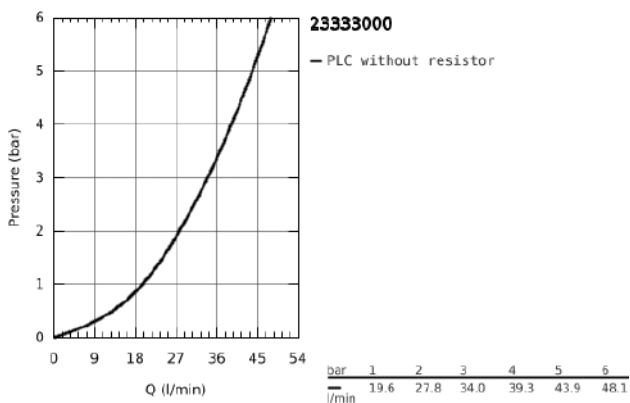

## 23 333 000 BAUEDGE SINGLE-LEVER SHOWER MIXER 1/2"

### PRODUCT DESCRIPTION

- wall mounted
- metal lever
- GROHE Longlife 46 mm ceramic cartridge
- GROHE StarLight chrome finish
- adjustable flow rate limiter
- shower bottom outlet 1/2" with integrated non return-valve
- S-unions
- metal wall escutcheon
- protected against backflow
- optional temperature limiter (46 375 000)