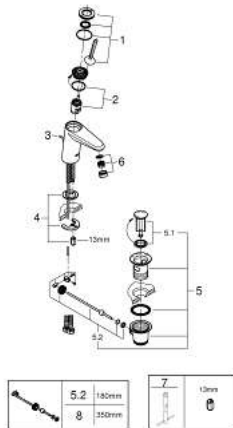

23 425 000 **EURODISC JOY BASIN MIXER 1/2"**
S-SIZE

PRODUCT DESCRIPTION

- monobloc installation
- metal lever
- GROHE FeatherControl Joystick cartridge
- GROHE StarLight chrome finish
- GROHE EcoJoy SpeedClean mousseur 5.7 l/min
- GROHE FastFixation Plus installation system
- pop-up waste set 1 1/4"

- flexible connection hoses

23 425 000 EURODISC JOY BASIN MIXER 1/2" S-SIZE

SPARE PARTS, August 2013 – now

- 1: Lever (Order-nr. 46906000)
- 2: Cartridge (Order-nr. 46907000)
- 3: Pop-up rod (Order-nr. 46739000)
- 4: Shank mounting kit (Order-nr. 46645000)
- 5: Pop-up waste set 1 1/4" (Order-nr. 28910000)
- 5.1: Chrome bath plug (Order-nr. 07182000)
- 5.2: Eccentric rod (Order-nr. 07052000)
- 6: Flow restrictor (Order-nr. 48159000)
- 7: Mounting wrench (Order-nr. 19017000)*
- 8: Eccentric rod (Order-nr. 07341000)*