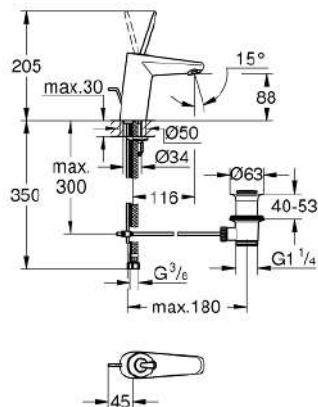

23 425 000 **EURODISC JOY BASIN MIXER 1/2"**
S-SIZE

PRODUCT DESCRIPTION

- monobloc installation
- metal lever
- GROHE FeatherControl Joystick cartridge
- GROHE StarLight chrome finish
- GROHE EcoJoy SpeedClean mousseur 5.7 l/min
- GROHE FastFixation Plus installation system
- pop-up waste set 1 1/4"

- flexible connection hoses

23 425 000 EURODISC JOY BASIN MIXER 1/2" S-SIZE

SPARE PARTS, August 2013 – now

- 1: Lever (Order-nr. 46906000)
- 2: Cartridge (Order-nr. 46907000)
- 3: Pop-up rod (Order-nr. 46739000)
- 4: Shank mounting kit (Order-nr. 46645000)
- 5: Pop-up waste set 1 1/4" (Order-nr. 28910000)
- 5.1: Chrome bath plug (Order-nr. 07182000)
- 5.2: Eccentric rod (Order-nr. 07052000)
- 6: Flow restrictor (Order-nr. 48159000)
- 7: Mounting wrench (Order-nr. 19017000)*
- 8: Eccentric rod (Order-nr. 07341000)*