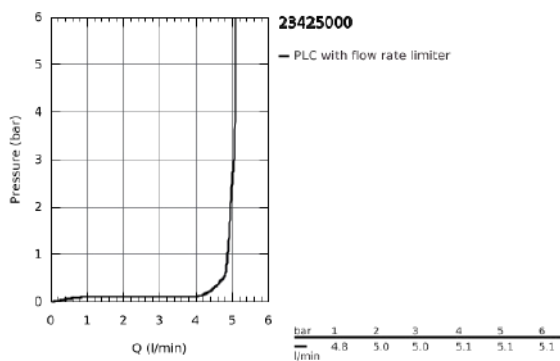

23 425 000 **EURODISC JOY BASIN MIXER 1/2"**
S-SIZE

PRODUCT DESCRIPTION

- monobloc installation
- metal lever
- GROHE FeatherControl Joystick cartridge
- GROHE StarLight chrome finish
- GROHE EcoJoy SpeedClean mousseur 5.7 l/min
- GROHE FastFixation Plus installation system
- pop-up waste set 1 1/4"

- flexible connection hoses

23 425 000 EURODISC JOY BASIN MIXER 1/2" S-SIZE

SPARE PARTS, August 2013 – now

- 1: Lever (Order-nr. 46906000)
- 2: Cartridge (Order-nr. 46907000)
- 3: Pop-up rod (Order-nr. 46739000)
- 4: Shank mounting kit (Order-nr. 46645000)
- 5: Pop-up waste set 1 1/4" (Order-nr. 28910000)
- 5.1: Chrome bath plug (Order-nr. 07182000)
- 5.2: Eccentric rod (Order-nr. 07052000)
- 6: Flow restrictor (Order-nr. 48159000)
- 7: Mounting wrench (Order-nr. 19017000)*
- 8: Eccentric rod (Order-nr. 07341000)*