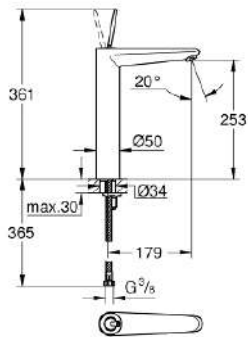

23 428 000 **EURODISC JOY BASIN MIXER 1/2"**
XL-SIZE

PRODUCT DESCRIPTION

- monobloc installation
- metal lever
- for free-standing basins
- GROHE FeatherControl Joystick cartridge
- GROHE EcoJoy SpeedClean mousseur 5.7 l/min
- GROHE StarLight chrome finish
- GROHE FastFixation Plus installation system
- smooth body
- flexible connection hoses

23 428 000 **EURODISC JOY BASIN MIXER 1/2"**
XL-SIZE

SPARE PARTS, August 2013 – now

- 1: Lever (Order-nr. 46906000)
 - 2: Cartridge (Order-nr. 46907000)
 - 3: Shank mounting kit (Order-nr. 46645000)
 - 4: Flow restrictor (Order-nr. 48159000)
 - 5: Mounting wrench (Order-nr. 19017000)*
- * Optional accessories