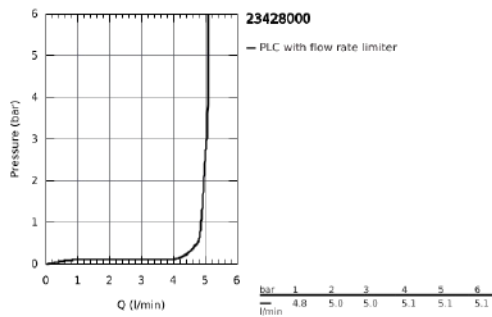

23 428 000 **EURODISC JOY BASIN MIXER 1/2"**
XL-SIZE

PRODUCT DESCRIPTION

- monobloc installation
- metal lever
- for free-standing basins
- GROHE FeatherControl Joystick cartridge
- GROHE EcoJoy SpeedClean mousseur 5.7 l/min
- GROHE StarLight chrome finish
- GROHE FastFixation Plus installation system
- smooth body
- flexible connection hoses

23 428 000 **EURODISC JOY BASIN MIXER 1/2"**
XL-SIZE

SPARE PARTS, August 2013 – now

- 1: Lever (Order-nr. 46906000)
 - 2: Cartridge (Order-nr. 46907000)
 - 3: Shank mounting kit (Order-nr. 46645000)
 - 4: Flow restrictor (Order-nr. 48159000)
 - 5: Mounting wrench (Order-nr. 19017000)*
- * Optional accessories