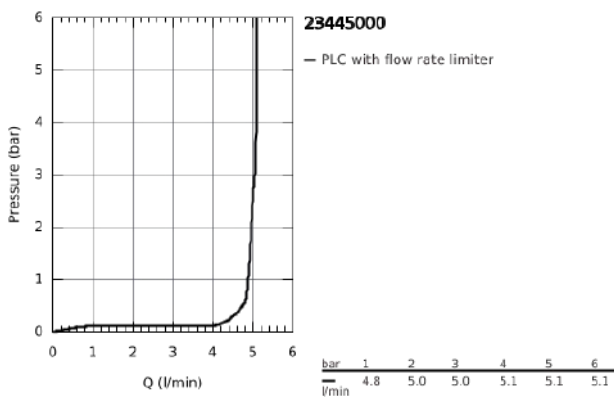

23 445 000 **EUROCUBE BASIN MIXER 1/2"**
M-SIZE

PRODUCT DESCRIPTION

- monobloc installation
- metal lever
- 28 mm ceramic cartridge with GROHE SilkMove
- with temperature limiter
- GROHE StarLight chrome finish
- GROHE EcoJoy SpeedClean mousseur 5.7 l/min
- GROHE FastFixation Plus installation system
- pop-up waste set 1 1/4"
- flexible connection hoses

23 445 000 **EUROCUBE BASIN MIXER 1/2"**
M-SIZE

SPARE PARTS, September 2013 – now

- 1: Lever (Order-nr. 46786000)
 - 2: retaining ring (Order-nr. 46715000)
 - 3: Cartridge (Order-nr. 46580000)
 - 4: Flow restrictor (Order-nr. 48159000)
 - 5: Pop-up rod (Order-nr. 46787000)
 - 6: Shank mounting kit (Order-nr. 46645000)
 - 7: Pop-up waste set 1 1/4" (Order-nr. 28910000)
 - 7.1: Chrome bath plug (Order-nr. 07182000)
 - 7.2: Eccentric rod (Order-nr. 07052000)
 - 8: Mounting wrench (Order-nr. 19017000)*
 - 9: Eccentric rod (Order-nr. 07341000)*
- * Optional accessories