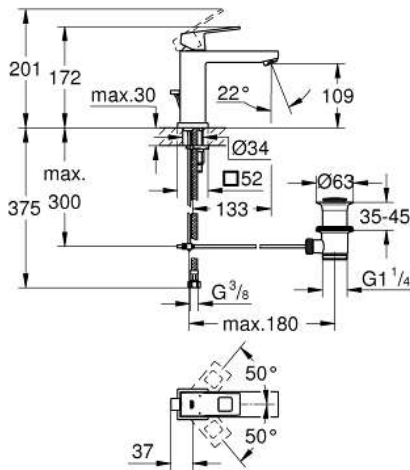

23 445 000 **EUROCUBE BASIN MIXER 1/2"**
M-SIZE

PRODUCT DESCRIPTION

- monobloc installation
- metal lever
- 28 mm ceramic cartridge with GROHE SilkMove
- with temperature limiter
- GROHE StarLight chrome finish
- GROHE EcoJoy SpeedClean mousseur 5.7 l/min
- GROHE FastFixation Plus installation system
- pop-up waste set 1 1/4"
- flexible connection hoses

23 445 000 **EUROCUBE BASIN MIXER 1/2"**
M-SIZE

SPARE PARTS, September 2013 – now

- 1: Lever (Order-nr. 46786000)
 - 2: retaining ring (Order-nr. 46715000)
 - 3: Cartridge (Order-nr. 46580000)
 - 4: Flow restrictor (Order-nr. 48159000)
 - 5: Pop-up rod (Order-nr. 46787000)
 - 6: Shank mounting kit (Order-nr. 46645000)
 - 7: Pop-up waste set 1 1/4" (Order-nr. 28910000)
 - 7.1: Chrome bath plug (Order-nr. 07182000)
 - 7.2: Eccentric rod (Order-nr. 07052000)
 - 8: Mounting wrench (Order-nr. 19017000)*
 - 9: Eccentric rod (Order-nr. 07341000)*
- * Optional accessories