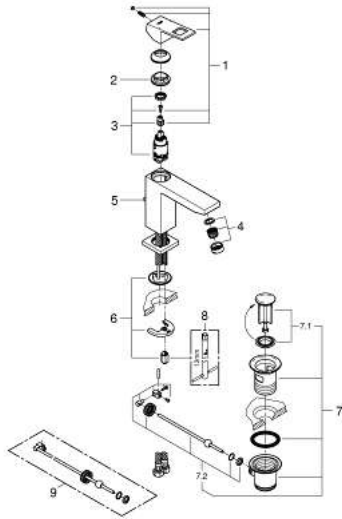

23 445 000 **EUROCUBE BASIN MIXER 1/2"**
M-SIZE

PRODUCT DESCRIPTION

- monobloc installation
- metal lever
- 28 mm ceramic cartridge with GROHE SilkMove
- with temperature limiter
- GROHE StarLight chrome finish
- GROHE EcoJoy SpeedClean mousseur 5.7 l/min
- GROHE FastFixation Plus installation system
- pop-up waste set 1 1/4"
- flexible connection hoses

23 445 000 **EUROCUBE BASIN MIXER 1/2"**
M-SIZE

SPARE PARTS, September 2013 – now

- 1: Lever (Order-nr. 46786000)
 - 2: retaining ring (Order-nr. 46715000)
 - 3: Cartridge (Order-nr. 46580000)
 - 4: Flow restrictor (Order-nr. 48159000)
 - 5: Pop-up rod (Order-nr. 46787000)
 - 6: Shank mounting kit (Order-nr. 46645000)
 - 7: Pop-up waste set 1 1/4" (Order-nr. 28910000)
 - 7.1: Chrome bath plug (Order-nr. 07182000)
 - 7.2: Eccentric rod (Order-nr. 07052000)
 - 8: Mounting wrench (Order-nr. 19017000)*
 - 9: Eccentric rod (Order-nr. 07341000)*
- * Optional accessories