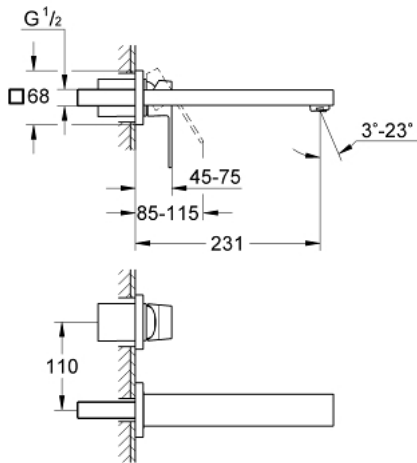

23 447 000 **EUROCUBE 2-HOLE BASIN MIXER**
M-SIZE

PRODUCT DESCRIPTION

- wall mounted
- set for final installation for 23 200 000
- without concealed body
- with metal plate
- metal lever
- GROHE StarLight chrome finish
- GROHE AquaGuide adjustable mousseur 5.7 l/min
- centre distance 110 mm
- projection 231 mm

23 447 000 **EUROCUBE 2-HOLE BASIN MIXER**
M-SIZE

SPARE PARTS, September 2013 – now

1: Lever (Order-nr. 46802000)

2: Flow straightener (Order-nr. 64451000)

3: Flush pipe extension (Order-nr. 46627000)*

* Optional accessories