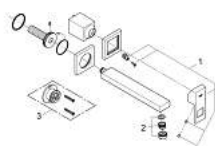

23 447 000 **EUROCUBE 2-HOLE BASIN MIXER**
M-SIZE

PRODUCT DESCRIPTION

- wall mounted
- set for final installation for 23 200 000
- without concealed body
- with metal plate
- metal lever
- GROHE StarLight chrome finish
- GROHE AquaGuide adjustable mousseur 5.7 l/min
- centre distance 110 mm
- projection 231 mm

23 447 000 **EUROCUBE 2-HOLE BASIN MIXER**
M-SIZE

SPARE PARTS, September 2013 – now

1: Lever (Order-nr. 46802000)

2: Flow straightener (Order-nr. 64451000)

3: Flush pipe extension (Order-nr. 46627000)*

* Optional accessories