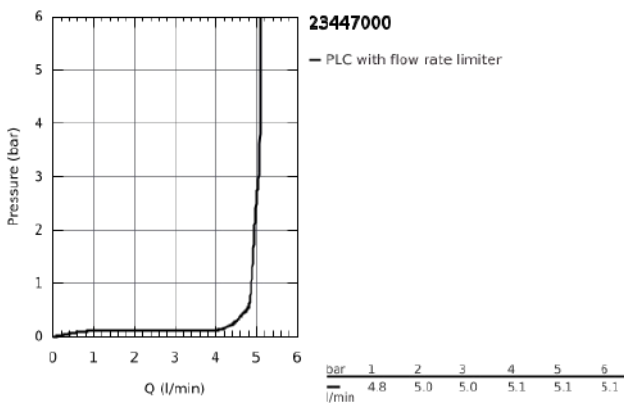

23 447 000 **EUROCUBE 2-HOLE BASIN MIXER**
M-SIZE

PRODUCT DESCRIPTION

- wall mounted
- set for final installation for 23 200 000
- without concealed body
- with metal plate
- metal lever
- GROHE StarLight chrome finish
- GROHE AquaGuide adjustable mousseur 5.7 l/min
- centre distance 110 mm
- projection 231 mm

23 447 000 **EUROCUBE 2-HOLE BASIN MIXER**
M-SIZE

SPARE PARTS, September 2013 – now

1: Lever (Order-nr. 46802000)

2: Flow straightener (Order-nr. 64451000)

3: Flush pipe extension (Order-nr. 46627000)*

* Optional accessories