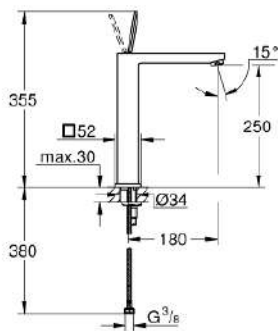

23 661 000 **EUROCUBE JOY BASIN MIXER 1/2"**  
**XL-SIZE**

**PRODUCT DESCRIPTION**

- monobloc installation
- metal lever
- for free-standing basins
- GROHE FeatherControl Joystick cartridge
- GROHE EcoJoy SpeedClean mousseur 5.7 l/min
- GROHE FastFixation Plus installation system
- smooth body
- flexible connection hoses

23 661 000 **EUROCUBE JOY BASIN MIXER 1/2"**  
**XL-SIZE**

**SPARE PARTS**, April 2015 – now

1: Lever (Order-nr. 46945000)

2: Cartridge (Order-nr. 46907000)

3: Shank mounting kit (Order-nr. 46645000)

4: Flow restrictor (Order-nr. 48159000)

5: Mounting wrench (Order-nr. 19017000)\*

\* Optional accessories