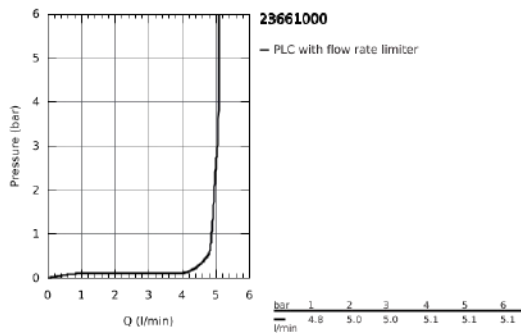

23 661 000 **EUROCUBE JOY BASIN MIXER 1/2"**  
**XL-SIZE**

**PRODUCT DESCRIPTION**

- monobloc installation
- metal lever
- for free-standing basins
- GROHE FeatherControl Joystick cartridge
- GROHE EcoJoy SpeedClean mousseur 5.7 l/min
- GROHE FastFixation Plus installation system
- smooth body
- flexible connection hoses

23 661 000 **EUROCUBE JOY BASIN MIXER 1/2"**  
**XL-SIZE**

**SPARE PARTS**, April 2015 – now

1: Lever (Order-nr. 46945000)

2: Cartridge (Order-nr. 46907000)

3: Shank mounting kit (Order-nr. 46645000)

4: Flow restrictor (Order-nr. 48159000)