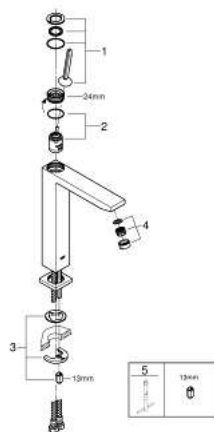

23 661 000 **EUROCUBE JOY BASIN MIXER 1/2"**  
**XL-SIZE**

**PRODUCT DESCRIPTION**

- monobloc installation
- metal lever
- for free-standing basins
- GROHE FeatherControl Joystick cartridge
- GROHE EcoJoy SpeedClean mousseur 5.7 l/min
- GROHE FastFixation Plus installation system
- smooth body
- flexible connection hoses

23 661 000 **EUROCUBE JOY BASIN MIXER 1/2"**  
**XL-SIZE**

**SPARE PARTS**, April 2015 – now

1: Lever (Order-nr. 46945000)

2: Cartridge (Order-nr. 46907000)

3: Shank mounting kit (Order-nr. 46645000)

4: Flow restrictor (Order-nr. 48159000)

5: Mounting wrench (Order-nr. 19017000)\*

\* Optional accessories