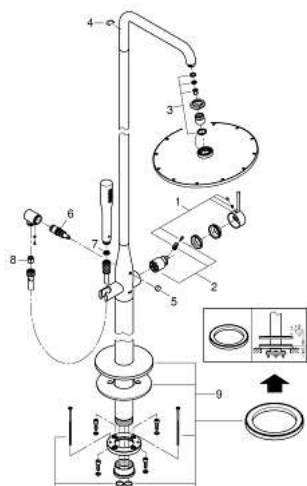

## 23 741 001 ESSENCE SINGLE-LEVER FREE-STANDING SHOWER SYSTEM

### PRODUCT DESCRIPTION

- floor-mounted
- set for final installation for
  - 45 984 001
  - 29 038 001
  - 29 086 000
- without roughing-in-set
- GROHE SilkMove 35 mm ceramic cartridge
- with temperature limiter
- GROHE StarLight chrome finish
- automatic diverter
- head shower/hand shower
- 360° horizontal swivable shower arm
- integrated non-return valve in the shower outlet 1/2"
- with shower holder
- Rainshower Cosmopolitan 310 head shower 9.5 l/min (27 477 000)
- with ball joint
- rotation angle  $\pm 15^\circ$
- GROHE DreamSpray perfect spray pattern
- SpeedClean anti-limescale system
- for chrome: hand shower 27400000
- Silverflex shower hose 1750 mm (28 388 000)
- protected against backflow

### SPARE PARTS, January 2016 – now

- 1: Lever (Spare part-nr. 46916000)
- 2: Cartridge (Spare part-nr. 46374000)
- 3: Inlet valve assembly (Spare part-nr. 45933000)
- 4: Safety ring (Spare part-nr. 0485300M)
- 5: Diverter knob (Spare part-nr. 64989000)
- 6: Diverter (Spare part-nr. 65655000)
- 7: Strainer (Spare part-nr. 0700200M)
- 8: Non-return valve (Spare part-nr. 08565000)
- 9: Escutcheon and spacer ring (Spare part-nr. 46971000)