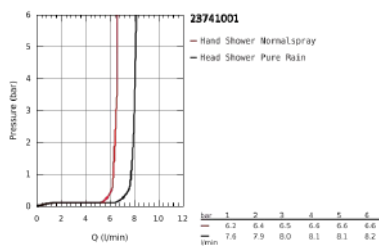

## 23 741 001 ESSENCE SINGLE-LEVER FREE-STANDING SHOWER SYSTEM

### PRODUCT DESCRIPTION

- floor-mounted
- set for final installation for
  - 45 984 001
  - 29 038 001
  - 29 086 000
- without roughing-in-set
- GROHE SilkMove 35 mm ceramic cartridge
- with temperature limiter
- GROHE StarLight chrome finish
- automatic diverter
- head shower/hand shower
- 360° horizontal swivable shower arm
- integrated non-return valve in the shower outlet 1/2"
- with shower holder
- Rainshower Cosmopolitan 310 head shower 9.5 l/min (27 477 000)
- with ball joint
- rotation angle  $\pm 15^\circ$
- GROHE DreamSpray perfect spray pattern
- SpeedClean anti-limescale system
- for chrome: hand shower 27400000
- Silverflex shower hose 1750 mm (28 388 000)
- protected against backflow