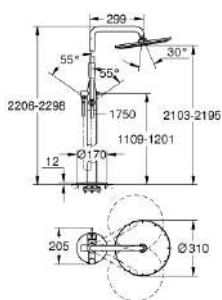

## 23 741 001 ESSENCE SINGLE-LEVER FREE-STANDING SHOWER SYSTEM

### PRODUCT DESCRIPTION

- floor-mounted
- set for final installation for
  - 45 984 001
  - 29 038 001
  - 29 086 000
- without roughing-in-set
- GROHE SilkMove 35 mm ceramic cartridge
- with temperature limiter
- GROHE StarLight chrome finish
- automatic diverter
- head shower/hand shower
- 360° horizontal swivable shower arm
- integrated non-return valve in the shower outlet 1/2"
- with shower holder
- Rainshower Cosmopolitan 310 head shower 9.5 l/min (27 477 000)
- with ball joint
- rotation angle  $\pm 15^\circ$
- GROHE DreamSpray perfect spray pattern
- SpeedClean anti-limescale system
- for chrome: hand shower 27400000
- Silverflex shower hose 1750 mm (28 388 000)
- protected against backflow

### SPARE PARTS, January 2016 – now

- 1: Lever (Spare part-nr. 46916000)
- 2: Cartridge (Spare part-nr. 46374000)
- 3: Inlet valve assembly (Spare part-nr. 45933000)
- 4: Safety ring (Spare part-nr. 0485300M)
- 5: Diverter knob (Spare part-nr. 64989000)
- 6: Diverter (Spare part-nr. 65655000)
- 7: Strainer (Spare part-nr. 0700200M)
- 8: Non-return valve (Spare part-nr. 08565000)
- 9: Escutcheon and spacer ring (Spare part-nr. 46971000)