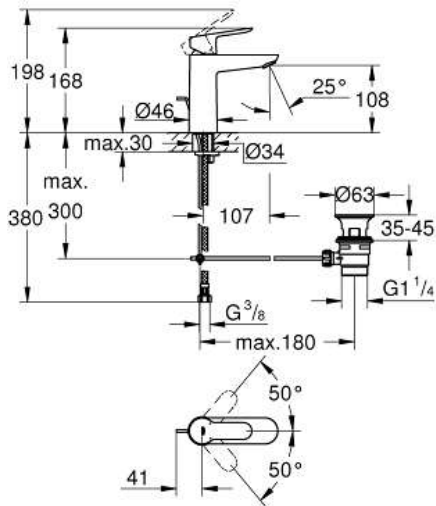

BAUEDGE
Single-lever basin mixer 1/2" M-
Size

MODEL # 23758000

Pure Freude
an Wasser

GROHE

Product Description:

BAUEDGE

Single-lever basin mixer 1/2"

M-Size

Standard Specification:

single hole installation

metal lever

GROHE Longlife 28 mm ceramic cartridge

GROHE StarLight chrome finish

GROHE EcoJoy mousseur 5.7 l/min

rapid installation system

plastic pop-up waste set 1 1/4"

flexible connection hoses

Color:

□ 23758000 chrome