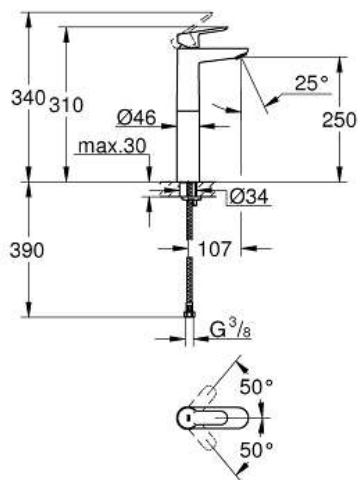

BAUEDGE  
Single-lever basin mixer 1/2" XL-  
Size

MODEL # 23761000

Pure Freude  
an Wasser

GROHE

**Product Description:**

**BAUEDGE**

**Single-lever basin mixer 1/2"**

**XL-Size**

**Standard Specification:**

single hole installation

for free-standing basins

metal lever

**GROHE Longlife** 28 mm ceramic cartridge

**GROHE StarLight** chrome finish

**GROHE EcoJoy** mousseur 5.7 l/min

rapid installation system

smooth body

flexible connection hoses

**Color:**

□ 23761000 chrome