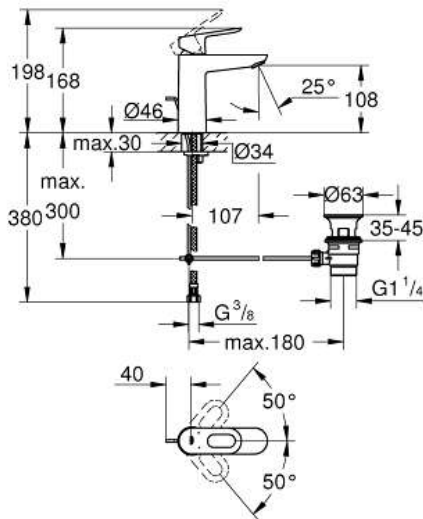

BAULOOP  
Single-lever basin mixer 1/2" M-  
Size

MODEL # 23762000

Pure Freude  
an Wasser

GROHE

**Product Description:**

**BAULOOP**

Single-lever basin mixer 1/2"

M-Size

**Standard Specification:**

single hole installation

metal lever

**GROHE Longlife** 28 mm ceramic cartridge

**GROHE StarLight** chrome finish

**GROHE EcoJoy** mousseur 5.7 l/min

rapid installation system

plastic pop-up waste set 1 1/4"

flexible connection hoses

**Color:**

□ 23762000 chrome