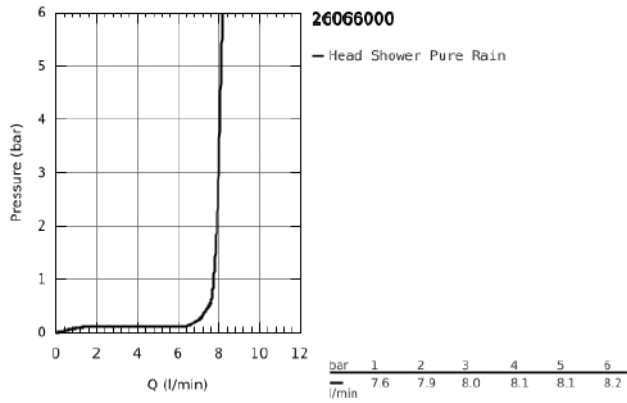

26 066 000 RAINSHOWER COSMOPOLITAN 310 HEAD SHOWER SET 380 MM, 1 SPRAY

**PRODUCT DESCRIPTION**

- Consisting of:
- Head shower Rainshower Cosmopolitan 310 (27 478 000)
- material: metal
- 1 spray pattern:
- Rain
- shower arm Rainshower 380 mm (28 361 000)
- GROHE EcoJoy 9.5 l/min flow limiter
- GROHE DreamSpray perfect spray pattern
- GROHE StarLight chrome finish
- SpeedClean anti-limescale system

**Certificate NF - Classement E01 C1 A1 U3**

26 066 000 **RAINSHOWER COSMOPOLITAN 310 HEAD SHOWER SET 380 MM, 1 SPRAY**

26 066 000 **RAINSHOWER COSMOPOLITAN 310 HEAD SHOWER SET 380 MM, 1 SPRAY**

**SPARE PARTS**, November 2012 – now