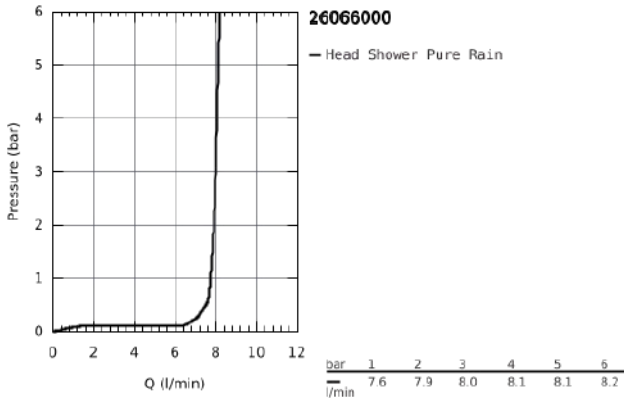

26 066 000 RAINSHOWER COSMOPOLITAN 310 HEAD SHOWER SET 380 MM, 1 SPRAY

**PRODUCT DESCRIPTION**

- Consisting of:
- Head shower Rainshower Cosmopolitan 310 (27 478 000)
- material: metal
- 1 spray pattern:
- Rain
- shower arm Rainshower 380 mm (28 361 000)
- GROHE EcoJoy 9.5 l/min flow limiter
- GROHE DreamSpray perfect spray pattern
- GROHE StarLight chrome finish
- SpeedClean anti-limescale system

**Certificate NF - Classement E01 C1 A1 U3**

26 066 000 **RAINSHOWER COSMOPOLITAN 310 HEAD SHOWER SET 380 MM, 1 SPRAY**

26 066 000 **RAINSHOWER COSMOPOLITAN 310 HEAD SHOWER SET 380 MM, 1 SPRAY**

**SPARE PARTS**, November 2012 – now