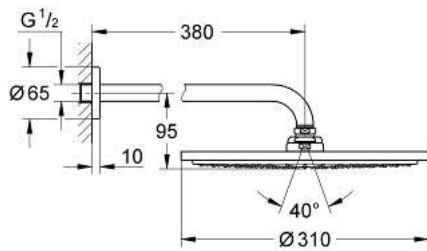

26 066 000 RAINSHOWER COSMOPOLITAN 310 HEAD SHOWER SET 380 MM, 1 SPRAY

**PRODUCT DESCRIPTION**

- Consisting of:
- Head shower Rainshower Cosmopolitan 310 (27 478 000)
- material: metal
- 1 spray pattern:
- Rain
- shower arm Rainshower 380 mm (28 361 000)
- GROHE EcoJoy 9.5 l/min flow limiter
- GROHE DreamSpray perfect spray pattern
- GROHE StarLight chrome finish
- SpeedClean anti-limescale system

**Certificate NF - Classement E01 C1 A1 U3**

26 066 000 **RAINSHOWER COSMOPOLITAN 310 HEAD SHOWER SET 380 MM, 1 SPRAY**

26 066 000 **RAINSHOWER COSMOPOLITAN 310 HEAD SHOWER SET 380 MM, 1 SPRAY**

**SPARE PARTS**, November 2012 – now

1: Escutcheon (Spare part-nr. 11741000)

2: Inlet valve assembly (Spare part-nr. 45933000)