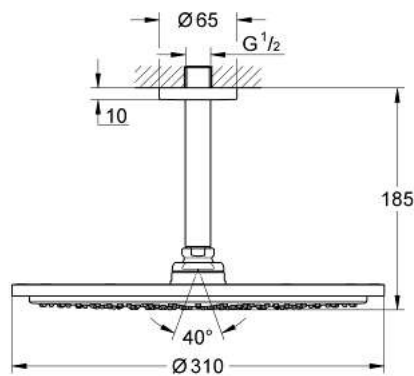

26 067 DA0 **RAINSHOWER COSMOPOLITAN 310 HEAD SHOWER SET CEILING 142 MM, 1 SPRAY**

PRODUCT DESCRIPTION

- Consisting of:
- Head shower Rainshower Cosmopolitan 310 (27 478 000)
- material: metal
- 1 spray pattern:
- Rain
- Rainshower shower arm ceiling 142 mm (28 724 000)
- GROHE EcoJoy 9,5 l/min flow limiter
- GROHE DreamSpray perfect spray pattern
- GROHE StarLight finish
- SpeedClean anti-limescale system

26 067 DA0 RAINSHOWER COSMOPOLITAN 310 HEAD SHOWER SET CEILING 142 MM, 1
SPRAY