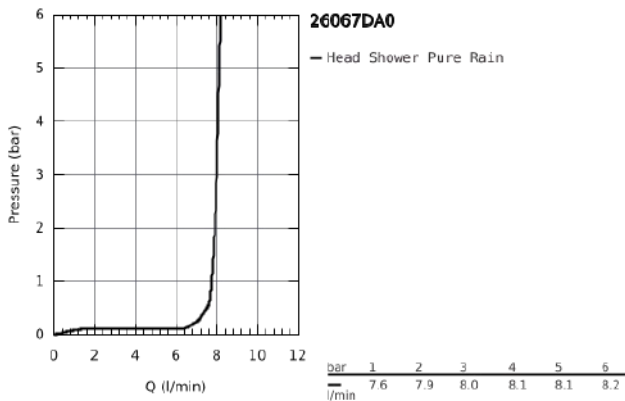

26 067 DA0 **RAINSHOWER COSMOPOLITAN 310 HEAD SHOWER SET CEILING 142 MM, 1 SPRAY**

PRODUCT DESCRIPTION

- Consisting of:
- Head shower Rainshower Cosmopolitan 310 (27 478 000)
- material: metal
- 1 spray pattern:
- Rain
- Rainshower shower arm ceiling 142 mm (28 724 000)
- GROHE EcoJoy 9,5 l/min flow limiter
- GROHE DreamSpray perfect spray pattern
- GROHE StarLight finish
- SpeedClean anti-limescale system

26 067 DA0 RAINSHOWER COSMOPOLITAN 310 HEAD SHOWER SET CEILING 142 MM, 1
SPRAY