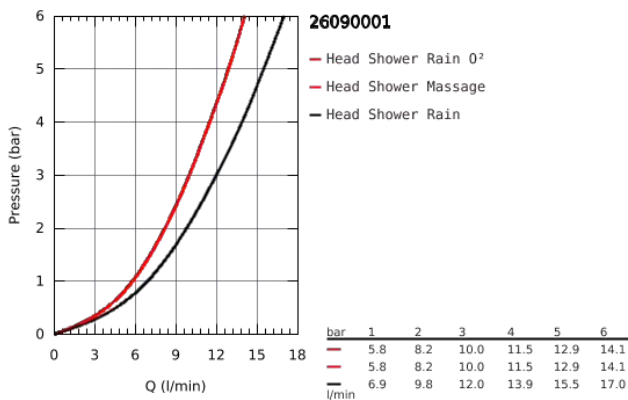

26 090 001 **TEMPESTA COSMOPOLITAN 100 HEAD SHOWER SET 3 SPRAYS**

**PRODUCT DESCRIPTION**

- GROHE Rain O2, Rain, Massage
- Ball joint +/- 15° rotatable
- shower arm with connection thread 1/2"
- escutcheon
- GROHE DreamSpray perfect spray pattern
- GROHE StarLight chrome finish
- SpeedClean anti-limescale system
- Inner WaterGuide for a longer life
- suitable for instantaneous heater