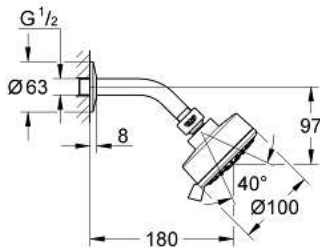

26 090 001 **TEMPESTA COSMOPOLITAN 100 HEAD SHOWER SET 3 SPRAYS**

**PRODUCT DESCRIPTION**

- GROHE Rain O2, Rain, Massage
- Ball joint +/- 15° rotatable
- shower arm with connection thread 1/2"
- escutcheon
- GROHE DreamSpray perfect spray pattern
- GROHE StarLight chrome finish
- SpeedClean anti-limescale system
- Inner WaterGuide for a longer life
- suitable for instantaneous heater

## 26 090 001 TEMPESTA COSMOPOLITAN 100 HEAD SHOWER SET 3 SPRAYS