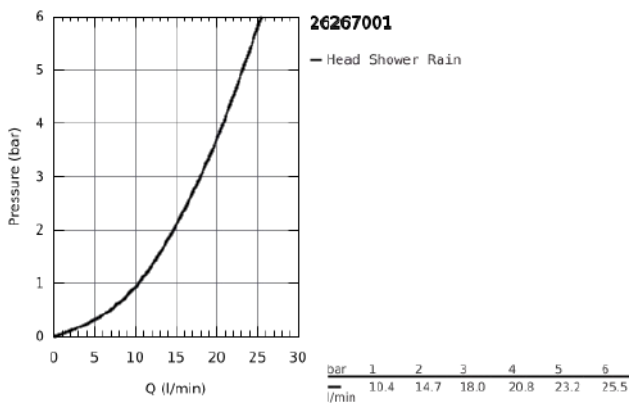

26 267 001 TEMPESTA 100 HEAD SHOWER 1 SPRAY

PRODUCT DESCRIPTION

- Rain
- Ball joint +/- 15° rotatable
- shower arm with connection thread 1/2"
- escutcheon
- GROHE DreamSpray perfect spray pattern
- GROHE StarLight chrome finish
- SpeedClean anti-limescale system
- Inner WaterGuide for a longer life
- for low pressure

26 267 001 TEMPESTA 100 HEAD SHOWER 1 SPRAY