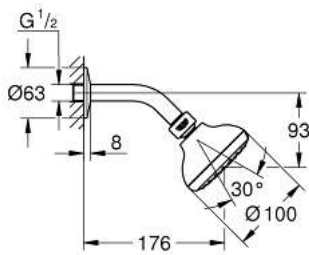

26 267 001 TEMPESTA 100 HEAD SHOWER 1 SPRAY

PRODUCT DESCRIPTION

- Rain
- Ball joint +/- 15° rotatable
- shower arm with connection thread 1/2"
- escutcheon
- GROHE DreamSpray perfect spray pattern
- GROHE StarLight chrome finish
- SpeedClean anti-limescale system
- Inner WaterGuide for a longer life
- for low pressure

26 267 001 TEMPESTA 100 HEAD SHOWER 1 SPRAY