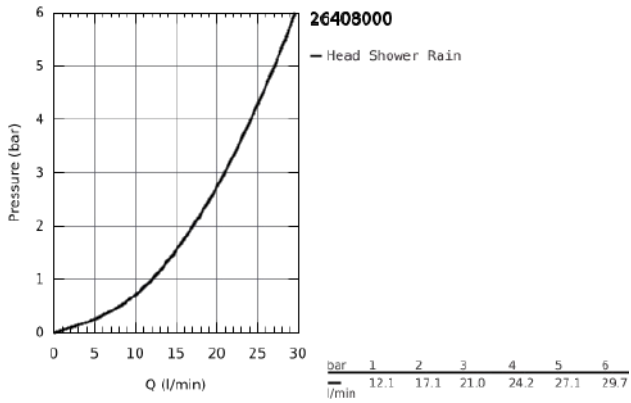

Pure Freude
an Wasser

26 408 000 TEMPESTA 210 HEAD SHOWER 1 SPRAY