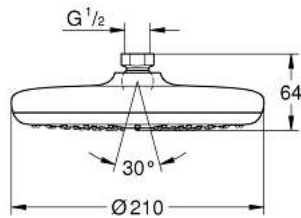

### PRODUCT DESCRIPTION

- Rain
- Ø 210 mm
- Ball joint +/- 15° rotatable
- connection thread 1/2"
- GROHE DreamSpray perfect spray pattern
- GROHE StarLight chrome finish
- SpeedClean anti-limescale system
- Inner WaterGuide for a longer life
- suitable for instantaneous heater

## 26 408 000 TEMPESTA 210 HEAD SHOWER 1 SPRAY

**SPARE PARTS**, July 2016 – now

1: Fibre seal dia.  $\varnothing$  18,5 x  $\varnothing$  12 x 2 (Spare part-nr. 0138900M)

2: Strainer (Spare part-nr. 48007000)