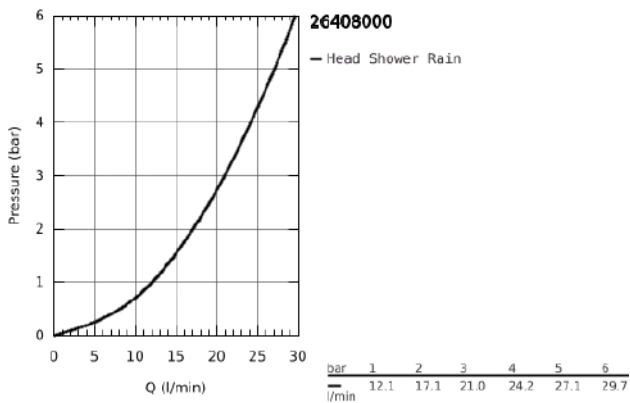

## 26 408 000 TEMPESTA 210 HEAD SHOWER 1 SPRAY

### PRODUCT DESCRIPTION

- Rain
- Ø 210 mm
- Ball joint +/- 15° rotatable
- connection thread 1/2"
- GROHE DreamSpray perfect spray pattern
- GROHE StarLight chrome finish
- SpeedClean anti-limescale system
- Inner WaterGuide for a longer life
- suitable for instantaneous heater