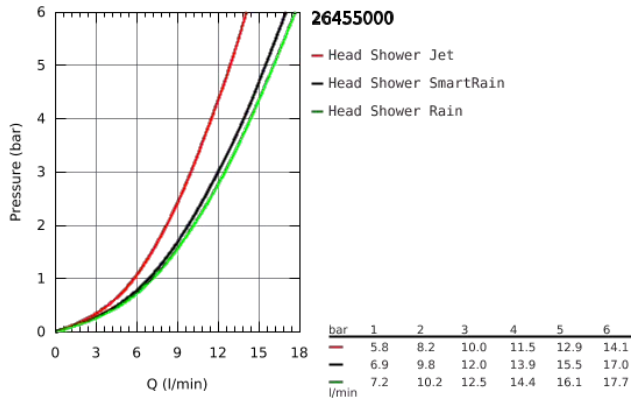

26 455 000 EUPHORIA 260 HEAD SHOWER 3 SPRAYS

PRODUCT DESCRIPTION

- Rain, SmartRain, Jet
- Ø 260 mm
- Ball joint +/- 15° rotatable
- connection thread 1/2"
- GROHE DreamSpray perfect spray pattern
- GROHE StarLight chrome finish
- SpeedClean anti-limescale system
- Inner WaterGuide for a longer life
- suitable for instantaneous heater

26 455 000 EUPHORIA 260 HEAD SHOWER 3 SPRAYS

26 455 000 EUPHORIA 260 HEAD SHOWER 3 SPRAYS

SPARE PARTS, October 2016 – now

1: Fibre seal dia. Ø 18,5 x Ø 12 x 2 (Spare part-nr. 0138900M)

2: Strainer (Spare part-nr. 48007000)