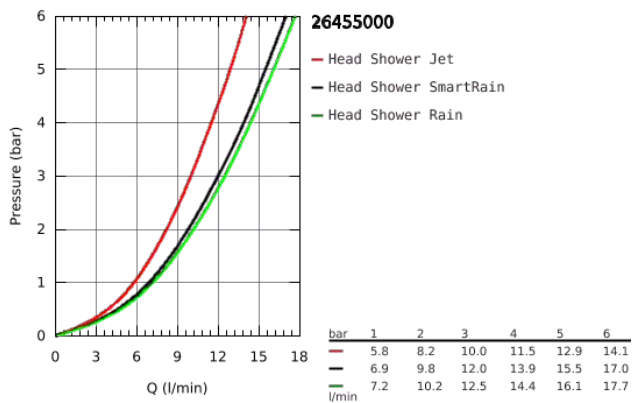

26 455 000 EUPHORIA 260 HEAD SHOWER 3 SPRAYS

PRODUCT DESCRIPTION

- Rain, SmartRain, Jet
- Ø 260 mm
- Ball joint +/- 15° rotatable
- connection thread 1/2"
- GROHE DreamSpray perfect spray pattern
- GROHE StarLight chrome finish
- SpeedClean anti-limescale system
- Inner WaterGuide for a longer life
- suitable for instantaneous heater

26 455 000 EUPHORIA 260 HEAD SHOWER 3 SPRAYS

26 455 000 EUPHORIA 260 HEAD SHOWER 3 SPRAYS

SPARE PARTS, October 2016 – now

1: Fibre seal dia. Ø 18,5 x Ø 12 x 2 (Spare part-nr. 0138900M)

2: Strainer (Spare part-nr. 48007000)