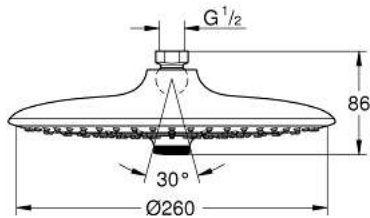

26 455 000 EUPHORIA 260 HEAD SHOWER 3 SPRAYS

PRODUCT DESCRIPTION

- Rain, SmartRain, Jet
- Ø 260 mm
- Ball joint +/- 15° rotatable
- connection thread 1/2"
- GROHE DreamSpray perfect spray pattern
- GROHE StarLight chrome finish
- SpeedClean anti-limescale system
- Inner WaterGuide for a longer life
- suitable for instantaneous heater

26 455 000 EUPHORIA 260 HEAD SHOWER 3 SPRAYS

26 455 000 EUPHORIA 260 HEAD SHOWER 3 SPRAYS

SPARE PARTS, October 2016 – now

1: Fibre seal dia. Ø 18,5 x Ø 12 x 2 (Spare part-nr. 0138900M)

2: Strainer (Spare part-nr. 48007000)