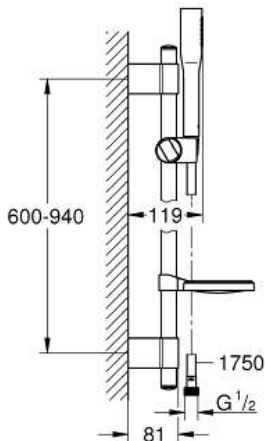

EUPHORIA COSMOPOLITAN
STICK
Shower rail set 1 spray
MODEL # 27368000

Pure Freude
an Wasser

GROHE

Product Description:
EUPHORIA COSMOPOLITAN STICK
Shower rail set 1 spray

Standard Specification:
consisting of:
hand shower (27 400)
shower rail, 900 mm
with wall holders made of metal
Silverflex shower hose 1750 mm (28 388)
soap dish (27 206)

GROHE EcoJoy 9.5 l/min flow limiter

GROHE StarLight chrome finish

GROHE FastFixation Plus adjustable distance between
brackets for adaption to existing drilling holes

SpeedClean anti-lime system

Inner WaterGuide for a longer life

Twistfree to prevent hose from twisting
suitable for instantaneous heater
min. recommended pressure 1.0 bar

Color:

□ 27368000 chrome