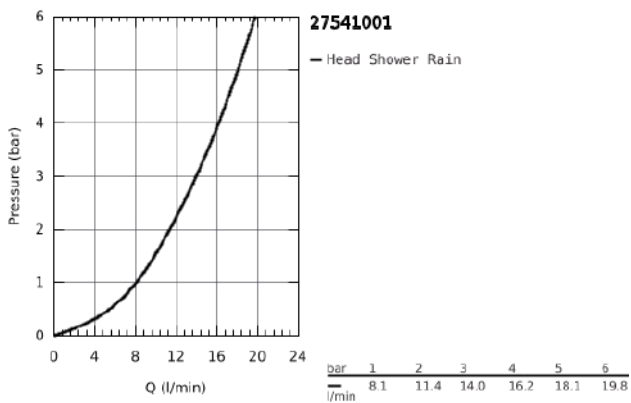

27 541 001 TEMPESTA COSMOPOLITAN 200 HEAD SHOWER 1 SPRAY

PRODUCT DESCRIPTION

- Rain spray pattern
- Ball joint +/- 20° rotatable
- connection thread 1/2"
- suitable for instantaneous heater

27 541 001 **TEMPESTA COSMOPOLITAN 200 HEAD SHOWER 1 SPRAY**