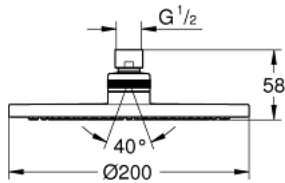

27 541 001 TEMPESTA COSMOPOLITAN 200 HEAD SHOWER 1 SPRAY

PRODUCT DESCRIPTION

- Rain spray pattern
- Ball joint +/- 20° rotatable
- connection thread 1/2"
- suitable for instantaneous heater

27 541 001 **TEMPESTA COSMOPOLITAN 200 HEAD SHOWER 1 SPRAY**