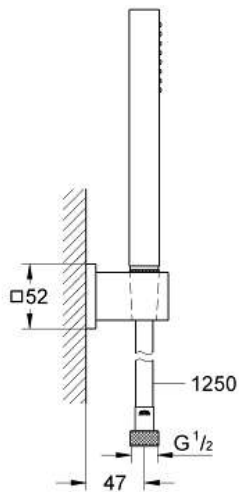

EUPHORIA CUBE STICK
Wall holder set 1 spray

MODEL # 27703000

Pure Freude
an Wasser

GROHE

Product Description:
EUPHORIA CUBE STICK
Wall holder set 1 spray

Standard Specification:
consisting of:
hand shower (27 699)
wall shower holder (27 693)
Silverflex shower hose 1250 mm 1/2" x 1/2" (28 362)
GROHE EcoJoy 9.5 l/min flow limiter
GROHE DreamSpray perfect spray pattern
GROHE StarLight chrome finish
SpeedClean anti-lime system
Inner WaterGuide for a longer life
Twistfree to prevent hose from twisting
suitable for instantaneous heater
min. recommended pressure 1.0 bar

Color:
□ 27703000 chrome