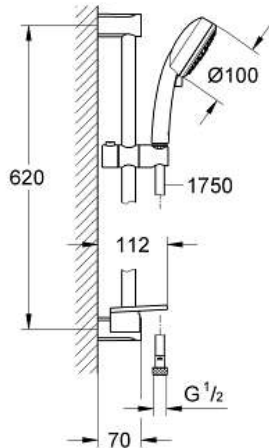

TEMPESTA COSMOPOLITAN 100  
Shower rail set 3 sprays

MODEL # 27929002

Pure Freude  
an Wasser

**GROHE**

**Product Description:**  
TEMPESTA COSMOPOLITAN 100  
Shower rail set 3 sprays

**Standard Specification:**  
consisting of:  
hand shower (27 572)  
shower rail, 600 mm (27 521)  
Relexaflex shower hose 1750 mm 1/2" x 1/2" (28 154)  
**GROHE EasyReach** tray (27 596)  
**GROHE DreamSpray** perfect spray pattern  
**GROHE StarLight** chrome finish  
**SpeedClean** anti-lime system  
**Inner WaterGuide** for a longer life  
suitable for instantaneous heater  
min. recommended pressure 1.0 bar

**Color:**  
□ 27929002 chrome