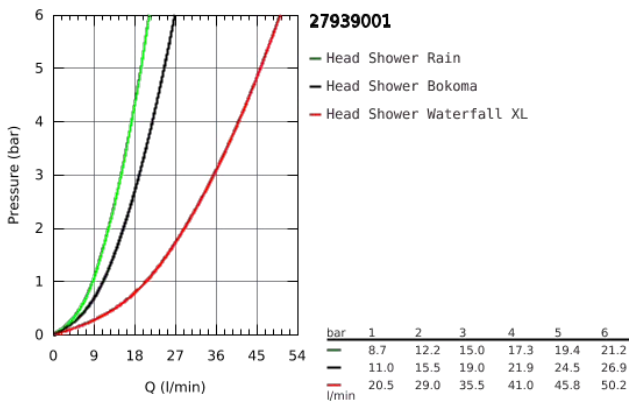

27 939 001 RAINSHOWER F-SERIES 15" CEILING SHOWER 3 SPRAYS

PRODUCT DESCRIPTION

- Rain, Bokoma Spray, Waterfall and combinations
- 381 mm (width) x 17 mm (height) x 456 mm (depth)
- material: metal
- GROHE DreamSpray perfect spray pattern
- GROHE StarLight chrome finish
- GROHE XL Waterfall extra wide waterfall spray
- SpeedClean anti-limescale system
- flow of single spray at 3 bar:
- 1 x Rain spray 300 mm: ca. 20 l/min
- 2 x XL Waterfall: 1 Waterfall: 20 l, 2 Waterfall: 32 l/min
- 4 x Bokoma Spray with adjustment angle 20°: 20 l/min
- head shower has to be controlled by 4 outlets