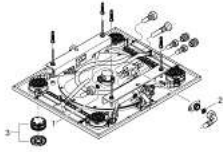

27 939 001 RAINSHOWER F-SERIES 15" CEILING SHOWER 3 SPRAYS

PRODUCT DESCRIPTION

- Rain, Bokoma Spray, Waterfall and combinations
- 381 mm (width) x 17 mm (height) x 456 mm (depth)
- material: metal
- GROHE DreamSpray perfect spray pattern
- GROHE StarLight chrome finish
- GROHE XL Waterfall extra wide waterfall spray
- SpeedClean anti-limescale system
- flow of single spray at 3 bar:
- 1 x Rain spray 300 mm: ca. 20 l/min
- 2 x XL Waterfall: 1 Waterfall: 20 l, 2 Waterfall: 32 l/min
- 4 x Bokoma Spray with adjustment angle 20°: 20 l/min
- head shower has to be controlled by 4 outlets

27 939 001 RAINSHOWER F-SERIES 15" CEILING SHOWER 3 SPRAYS

SPARE PARTS, March 2012 – now

- 1: Strainer (Spare part-nr. 48007000)
- 2: Strainer (Spare part-nr. 47135000)
- 3: Spray face (Spare part-nr. 48348000)