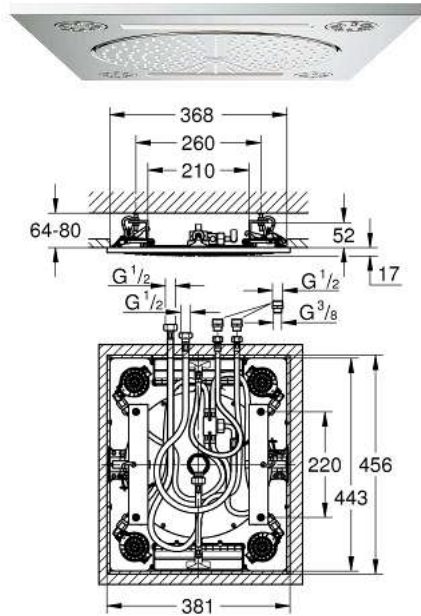

27 939 001 RAINSHOWER F-SERIES 15" CEILING SHOWER 3 SPRAYS

PRODUCT DESCRIPTION

- Rain, Bokoma Spray, Waterfall and combinations
- 381 mm (width) x 17 mm (height) x 456 mm (depth)
- material: metal
- GROHE DreamSpray perfect spray pattern
- GROHE StarLight chrome finish
- GROHE XL Waterfall extra wide waterfall spray
- SpeedClean anti-limescale system
- flow of single spray at 3 bar:
- 1 x Rain spray 300 mm: ca. 20 l/min
- 2 x XL Waterfall: 1 Waterfall: 20 l, 2 Waterfall: 32 l/min
- 4 x Bokoma Spray with adjustment angle 20°: 20 l/min
- head shower has to be controlled by 4 outlets

27 939 001 RAINSHOWER F-SERIES 15" CEILING SHOWER 3 SPRAYS

SPARE PARTS, March 2012 – now

- 1: Strainer (Spare part-nr. 48007000)
- 2: Strainer (Spare part-nr. 47135000)
- 3: Spray face (Spare part-nr. 48348000)