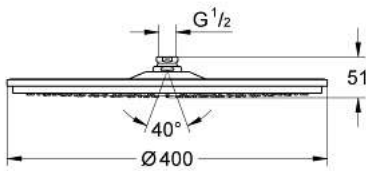

### PRODUCT DESCRIPTION

- diameter 400 mm
- material: metal
- ball joint with turning angle  $20^\circ \pm 20^\circ$
- connection thread  $1/2"$
- GROHE StarLight chrome finish
- SpeedClean anti-limescale system
- this head shower should only be used in conjunction with shower arm 26 146, 28 982 or 28 497

28 778 000 **RAINSHOWER COSMOPOLITAN 400 HEAD SHOWER 1 SPRAY**

**SPARE PARTS**, May 2005 – now

1: Inlet valve assembly (Spare part-nr. 45933000)