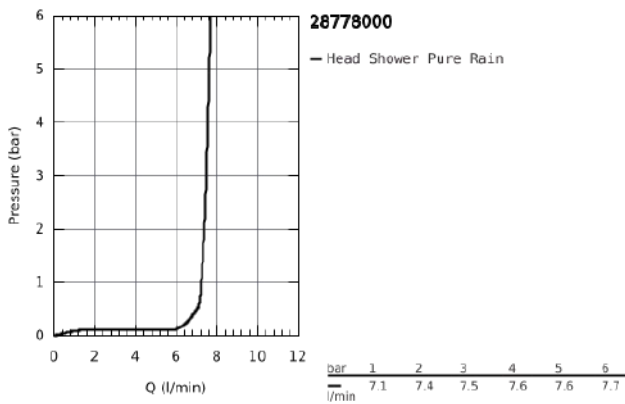

## 28 778 000 RAINSHOWER COSMOPOLITAN 400 HEAD SHOWER 1 SPRAY

### PRODUCT DESCRIPTION

- diameter 400 mm
- material: metal
- ball joint with turning angle  $20^\circ \pm 20^\circ$
- connection thread  $1/2"$
- GROHE StarLight chrome finish
- SpeedClean anti-limescale system
- this head shower should only be used in conjunction with shower arm 26 146, 28 982 or 28 497

28 778 000 **RAINSHOWER COSMOPOLITAN 400 HEAD SHOWER 1 SPRAY**

**SPARE PARTS**, May 2005 – now

1: Inlet valve assembly (Spare part-nr. 45933000)