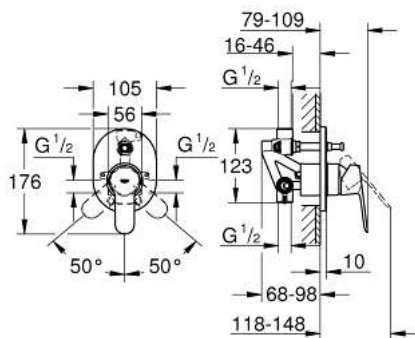

29 039 000 BAUEDGE SINGLE-LEVER BATH/SHOWER MIXER

PRODUCT DESCRIPTION

- concealed installation
- consists of:
 - final installation set
 - concealed body (32 963000)
 - metal lever
 - GROHE Longlife 46 mm ceramic cartridge
 - GROHE StarLight chrome finish
 - adjustable flow rate limiter
 - automatic diverter: bath/shower
 - escutcheon- and shaft-sealing
 - optional temperature limiter

29 039 000 BAUEDGE SINGLE-LEVER BATH/SHOWER MIXER

SPARE PARTS

- 1: Lever (Order-nr. 46698000)
- 2: Escutcheon (Order-nr. 46772000)
- 3: Shield (Order-nr. 09038000)
- 4: Cartridge (Order-nr. 46048000)
- 5: Diverter (Order-nr. 46737000)
- 6: Temperature limiter (Order-nr. 46308000)*
- 7: Extension set (Order-nr. 46191000)*
- 8: Extension set (Order-nr. 46343000)*