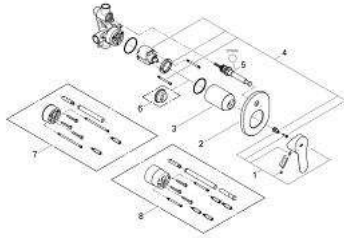

29 039 000 BAUEDGE SINGLE-LEVER BATH/SHOWER MIXER

PRODUCT DESCRIPTION

- concealed installation
- consists of:
 - final installation set
 - concealed body (32 963000)
 - metal lever
 - GROHE Longlife 46 mm ceramic cartridge
 - GROHE StarLight chrome finish
 - adjustable flow rate limiter
 - automatic diverter: bath/shower
 - escutcheon- and shaft-sealing
 - optional temperature limiter

29 039 000 BAUEDGE SINGLE-LEVER BATH/SHOWER MIXER

SPARE PARTS

- 1: Lever (Order-nr. 46698000)
- 2: Escutcheon (Order-nr. 46772000)
- 3: Shield (Order-nr. 09038000)
- 4: Cartridge (Order-nr. 46048000)
- 5: Diverter (Order-nr. 46737000)
- 6: Temperature limiter (Order-nr. 46308000)*
- 7: Extension set (Order-nr. 46191000)*
- 8: Extension set (Order-nr. 46343000)*