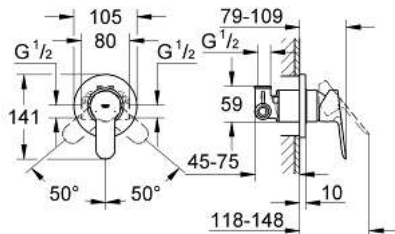

29 040 000 BAUEDGE SINGLE-LEVER SHOWER MIXER

PRODUCT DESCRIPTION

- concealed installation
- consists of:
 - final installation set
 - concealed body (32 962 000)
 - metal lever
 - GROHE Longlife 46 mm ceramic cartridge
 - GROHE StarLight chrome finish
 - adjustable flow rate limiter
 - escutcheon- and shaft-sealing
 - optional temperature limiter

29 040 000 BAUEDGE SINGLE-LEVER SHOWER MIXER

SPARE PARTS

- 1: Lever (Order-nr. 46698000)
- 2: Escutcheon (Order-nr. 46773000)
- 3: Shield (Order-nr. 09038000)
- 4: Cartridge (Order-nr. 46048000)
- 5: Temperature limiter (Order-nr. 46308000)*
- 6: Extension set (Order-nr. 46191000)*
- 7: Extension set (Order-nr. 46343000)*