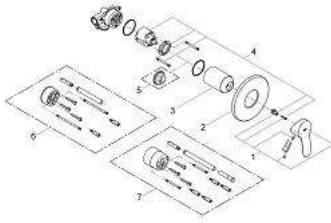

29 040 000 BAUEDGE SINGLE-LEVER SHOWER MIXER

PRODUCT DESCRIPTION

- concealed installation
- consists of:
 - final installation set
 - concealed body (32 962 000)
 - metal lever
 - GROHE Longlife 46 mm ceramic cartridge
 - GROHE StarLight chrome finish
 - adjustable flow rate limiter
 - escutcheon- and shaft-sealing
 - optional temperature limiter

29 040 000 BAUEDGE SINGLE-LEVER SHOWER MIXER

SPARE PARTS

- 1: Lever (Order-nr. 46698000)
- 2: Escutcheon (Order-nr. 46773000)
- 3: Shield (Order-nr. 09038000)
- 4: Cartridge (Order-nr. 46048000)
- 5: Temperature limiter (Order-nr. 46308000)*
- 6: Extension set (Order-nr. 46191000)*
- 7: Extension set (Order-nr. 46343000)*