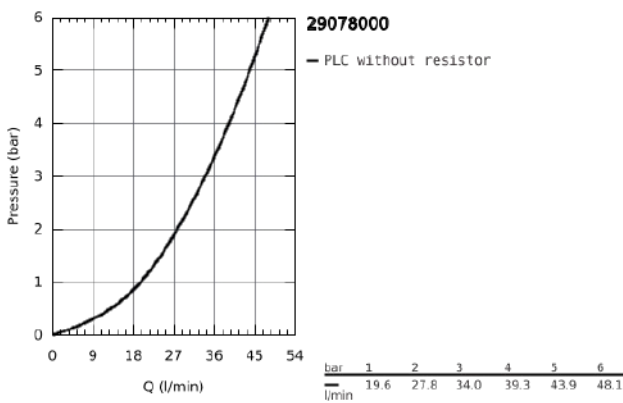

29 078 000 **BAUEDGE SINGLE-LEVER SHOWER MIXER 1/2"**

**PRODUCT DESCRIPTION**

- concealed installation
- Consisting of:
- set for final installation
- concealed body (33 964)
- metal lever
- GROHE Longlife 46 mm ceramic cartridge
- GROHE StarLight chrome finish
- adjustable flow rate limiter
- escutcheon- and shaft-sealing
- optional temperature limiter (46 308 000)

## 29 078 000 BAUEDGE SINGLE-LEVER SHOWER MIXER 1/2"