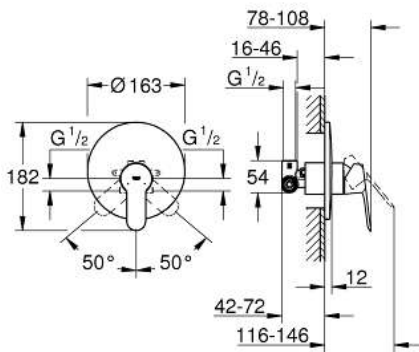

29 078 000 **BAUEDGE SINGLE-LEVER SHOWER MIXER 1/2"**

**PRODUCT DESCRIPTION**

- concealed installation
- Consisting of:
- set for final installation
- concealed body (33 964)
- metal lever
- GROHE Longlife 46 mm ceramic cartridge
- GROHE StarLight chrome finish
- adjustable flow rate limiter
- escutcheon- and shaft-sealing
- optional temperature limiter (46 308 000)

## 29 078 000 BAUEDGE SINGLE-LEVER SHOWER MIXER 1/2"

### SPARE PARTS, December 2015 – now

- 1: Lever (Spare part-nr. 46698000)
- 2: Escutcheon (Spare part-nr. 46904000)
- 3: Shield for cross handle (Spare part-nr. 09038000)
- 4: Cartridge (Spare part-nr. 46048000)
- 5: Temperature limiter (Spare part-nr. 46375000)\*
- 6: Extension set (Spare part-nr. 46191000)\*
- 7: Extension set (Spare part-nr. 46343000)\*