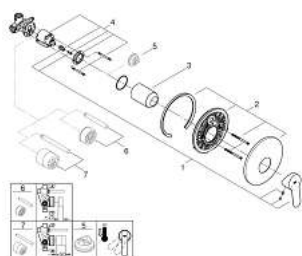

29 078 000 **BAUEDGE SINGLE-LEVER SHOWER MIXER 1/2"**

**PRODUCT DESCRIPTION**

- concealed installation
- Consisting of:
- set for final installation
- concealed body (33 964)
- metal lever
- GROHE Longlife 46 mm ceramic cartridge
- GROHE StarLight chrome finish
- adjustable flow rate limiter
- escutcheon- and shaft-sealing
- optional temperature limiter (46 308 000)

## 29 078 000 BAUEDGE SINGLE-LEVER SHOWER MIXER 1/2"

### SPARE PARTS, December 2015 – now

- 1: Lever (Spare part-nr. 46698000)
- 2: Escutcheon (Spare part-nr. 46904000)
- 3: Shield for cross handle (Spare part-nr. 09038000)
- 4: Cartridge (Spare part-nr. 46048000)
- 5: Temperature limiter (Spare part-nr. 46375000)\*
- 6: Extension set (Spare part-nr. 46191000)\*
- 7: Extension set (Spare part-nr. 46343000)\*