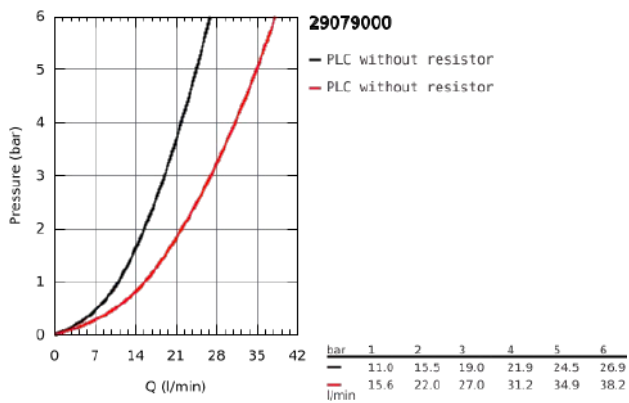

29 079 000 **BAUEDGE SINGLE-LEVER BATH/SHOWER MIXER 1/2"**

PRODUCT DESCRIPTION

- concealed installation
- Consisting of:
- set for final installation
- concealed body(33 963)
- metal lever
- GROHE Longlife 46 mm ceramic cartridge
- GROHE StarLight chrome finish
- adjustable flow rate limiter
- automatic diverter: bath/shower
- escutcheon- and shaft-sealing
- optional temperature limiter (46 308 000)

29 079 000 BAUEDGE SINGLE-LEVER BATH/SHOWER MIXER 1/2"

SPARE PARTS, December 2015 – now

- 1: Lever (Spare part-nr. 46698000)
- 2: Escutcheon (Spare part-nr. 46905000)
- 3: Shield for cross handle (Spare part-nr. 09038000)
- 4: Cartridge (Spare part-nr. 46048000)
- 5: Diverter (Spare part-nr. 46737000)
- 6: Temperature limiter (Spare part-nr. 46375000)*
- 7: Extension set (Spare part-nr. 46191000)*
- 8: Extension set (Spare part-nr. 46343000)*