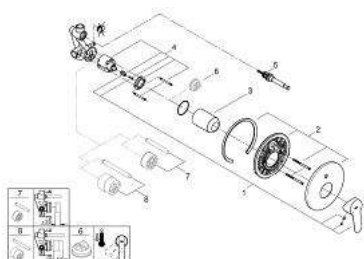

29 079 000 **BAUEDGE SINGLE-LEVER BATH/SHOWER MIXER 1/2"**

PRODUCT DESCRIPTION

- concealed installation
- Consisting of:
- set for final installation
- concealed body(33 963)
- metal lever
- GROHE Longlife 46 mm ceramic cartridge
- GROHE StarLight chrome finish
- adjustable flow rate limiter
- automatic diverter: bath/shower
- escutcheon- and shaft-sealing
- optional temperature limiter (46 308 000)

29 079 000 BAUEDGE SINGLE-LEVER BATH/SHOWER MIXER 1/2"

SPARE PARTS, December 2015 – now

- 1: Lever (Spare part-nr. 46698000)
- 2: Escutcheon (Spare part-nr. 46905000)
- 3: Shield for cross handle (Spare part-nr. 09038000)
- 4: Cartridge (Spare part-nr. 46048000)
- 5: Diverter (Spare part-nr. 46737000)
- 6: Temperature limiter (Spare part-nr. 46375000)*
- 7: Extension set (Spare part-nr. 46191000)*
- 8: Extension set (Spare part-nr. 46343000)*