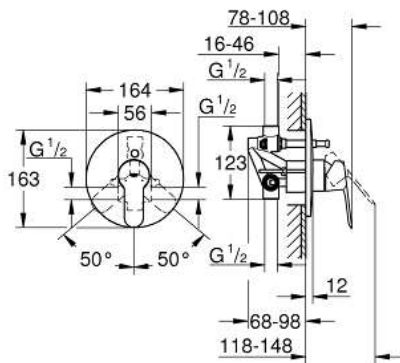

29 079 000 **BAUEDGE SINGLE-LEVER BATH/SHOWER MIXER 1/2"**

PRODUCT DESCRIPTION

- concealed installation
- Consisting of:
- set for final installation
- concealed body(33 963)
- metal lever
- GROHE Longlife 46 mm ceramic cartridge
- GROHE StarLight chrome finish
- adjustable flow rate limiter
- automatic diverter: bath/shower
- escutcheon- and shaft-sealing
- optional temperature limiter (46 308 000)

29 079 000 BAUEDGE SINGLE-LEVER BATH/SHOWER MIXER 1/2"

SPARE PARTS, December 2015 – now

- 1: Lever (Spare part-nr. 46698000)
- 2: Escutcheon (Spare part-nr. 46905000)
- 3: Shield for cross handle (Spare part-nr. 09038000)
- 4: Cartridge (Spare part-nr. 46048000)
- 5: Diverter (Spare part-nr. 46737000)
- 6: Temperature limiter (Spare part-nr. 46375000)*
- 7: Extension set (Spare part-nr. 46191000)*
- 8: Extension set (Spare part-nr. 46343000)*