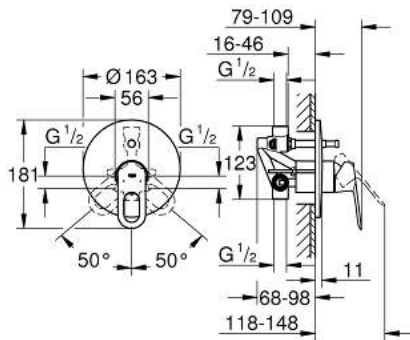

29 081 000 **BAULoop SINGLE-LEVER BATH MIXER 1/2"**

PRODUCT DESCRIPTION

- concealed installation
- consisting of:
- set for final installation
- concealed body (33 963)
- metal lever
- GROHE Longlife 46 mm ceramic cartridge
- GROHE StarLight chrome finish
- adjustable flow rate limiter
- automatic diverter: bath/shower
- escutcheon- and shaft-sealing
- optional temperature limiter ref. no. 46 308

29 081 000 **BAULoop SINGLE-LEVER BATH MIXER 1/2"**

SPARE PARTS

- 1: Lever (Order-nr. 46696000)
 - 2: Escutcheon (Order-nr. 46905000)
 - 3: Cap (Order-nr. 09038000)
 - 4: Cartridge (Order-nr. 46048000)
 - 5: Diverter (Order-nr. 46737000)
 - 6: Temperature limiter (Order-nr. 46375000)*
 - 7: Extension set (Order-nr. 46191000)*
 - 8: Extension set (Order-nr. 46343000)*
- * Optional accessories