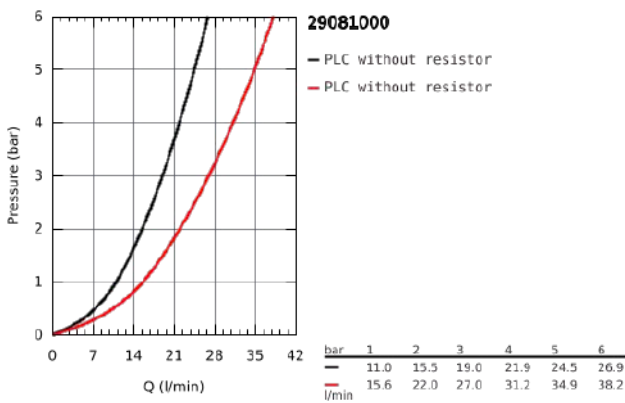

29 081 000 **BAULoop SINGLE-LEVER BATH MIXER 1/2"**

PRODUCT DESCRIPTION

- concealed installation
- consisting of:
- set for final installation
- concealed body (33 963)
- metal lever
- GROHE Longlife 46 mm ceramic cartridge
- GROHE StarLight chrome finish
- adjustable flow rate limiter
- automatic diverter: bath/shower
- escutcheon- and shaft-sealing
- optional temperature limiter ref. no. 46 308

29 081 000 **BAULoop SINGLE-LEVER BATH MIXER 1/2"**

SPARE PARTS

- 1: Lever (Order-nr. 46696000)
 - 2: Escutcheon (Order-nr. 46905000)
 - 3: Cap (Order-nr. 09038000)
 - 4: Cartridge (Order-nr. 46048000)
 - 5: Diverter (Order-nr. 46737000)
 - 6: Temperature limiter (Order-nr. 46375000)*
 - 7: Extension set (Order-nr. 46191000)*
 - 8: Extension set (Order-nr. 46343000)*
- * Optional accessories