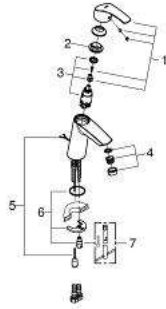

29 081 000 **BAULoop SINGLE-LEVER BATH MIXER 1/2"**

PRODUCT DESCRIPTION

- concealed installation
- consisting of:
- set for final installation
- concealed body (33 963)
- metal lever
- GROHE Longlife 46 mm ceramic cartridge
- GROHE StarLight chrome finish
- adjustable flow rate limiter
- automatic diverter: bath/shower
- escutcheon- and shaft-sealing
- optional temperature limiter ref. no. 46 308

29 081 000 **BAULoop SINGLE-LEVER BATH MIXER 1/2"**

SPARE PARTS

- 1: Lever (Order-nr. 46696000)
 - 2: Escutcheon (Order-nr. 46905000)
 - 3: Cap (Order-nr. 09038000)
 - 4: Cartridge (Order-nr. 46048000)
 - 5: Diverter (Order-nr. 46737000)
 - 6: Temperature limiter (Order-nr. 46375000)*
 - 7: Extension set (Order-nr. 46191000)*
 - 8: Extension set (Order-nr. 46343000)*
- * Optional accessories