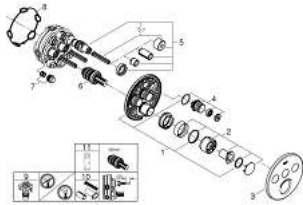

29 146 000 SMARTCONTROL CONCEALED MIXER WITH 3 VALVES

PRODUCT DESCRIPTION

- set for final installation for
- GROHE Rapido SmartBox 35 600/35 604
- metal wall escutcheon with GROHE FastFixation (covered escutcheon and shaft sealing, covered fixing), retroactively 6° adjustable
- GROHE StarLight chrome finish
- GROHE SmartControl push for ON-OFF, turn for volume adjustment from EcoJoy to full flow
- exchangeable symbols
- cartridge for temperature mixing
- multiple outlets can be run simultaneously
- without roughing-in-set
- flow performance: outlet A = 22 l/min outlet B = 26 l/min outlet C = 22 l/min outlet A + B = 31 l/min outlet A + B + C = 34 l/min

29 146 000 SMARTCONTROL CONCEALED MIXER WITH 3 VALVES

29 146 000 SMARTCONTROL CONCEALED MIXER WITH 3 VALVES

SPARE PARTS, September 2020 – now

- 1: Mounting plate (Spare part-nr. 48362000)
- 2: Handle (Spare part-nr. 46990000)
- 3: Escutcheon (Spare part-nr. 46993000)
- 4: WC push button (Spare part-nr. 48361000)
- 5: Cartridge (Spare part-nr. 48359000)
- 5.1: Spindle (Spare part-nr. 49088000)
- 6: Cartridge (Spare part-nr. 46989000)
- 7: Non-return valves (Spare part-nr. 47979000)
- 8: Sealing washer (Spare part-nr. 48360000)
- 9: Service stops (Spare part-nr. 1405300M)*
- 10: Universal extension set single-lever mixers, 25 mm (Spare part-nr. 14048000)*
- 11: Socket Spanner (Spare part-nr. 49059000)*