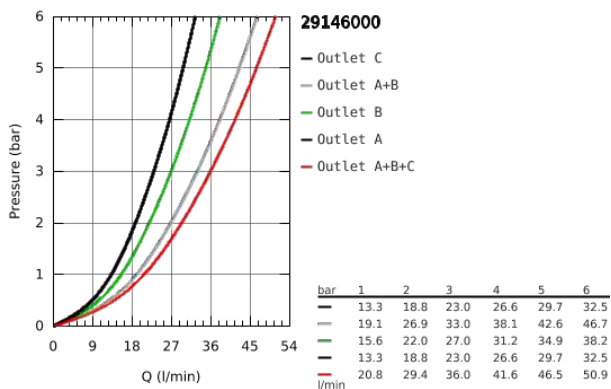

29 146 000 SMARTCONTROL CONCEALED MIXER WITH 3 VALVES

PRODUCT DESCRIPTION

- set for final installation for
- GROHE Rapido SmartBox 35 600/35 604
- metal wall escutcheon with GROHE FastFixation (covered escutcheon and shaft sealing, covered fixing), retroactively 6° adjustable
- GROHE StarLight chrome finish
- GROHE SmartControl push for ON-OFF, turn for volume adjustment from EcoJoy to full flow
- exchangeable symbols
- cartridge for temperature mixing
- multiple outlets can be run simultaneously
- without roughing-in-set
- flow performance: outlet A = 22 l/min outlet B = 26 l/min outlet C = 22 l/min outlet A + B = 31 l/min outlet A + B + C = 34 l/min

29 146 000 SMARTCONTROL CONCEALED MIXER WITH 3 VALVES

29 146 000 SMARTCONTROL CONCEALED MIXER WITH 3 VALVES

SPARE PARTS, September 2020 – now

- 1: Mounting plate (Spare part-nr. 48362000)
- 2: Handle (Spare part-nr. 46990000)
- 3: Escutcheon (Spare part-nr. 46993000)
- 4: WC push button (Spare part-nr. 48361000)
- 5: Cartridge (Spare part-nr. 48359000)
- 5.1: Spindle (Spare part-nr. 49088000)
- 6: Cartridge (Spare part-nr. 46989000)
- 7: Non-return valves (Spare part-nr. 47979000)
- 8: Sealing washer (Spare part-nr. 48360000)
- 9: Service stops (Spare part-nr. 1405300M)*
- 10: Universal extension set single-lever mixers, 25 mm (Spare part-nr. 14048000)*
- 11: Socket Spanner (Spare part-nr. 49059000)*