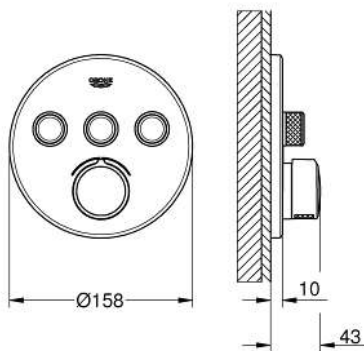

29 146 000 SMARTCONTROL CONCEALED MIXER WITH 3 VALVES

PRODUCT DESCRIPTION

- set for final installation for
- GROHE Rapido SmartBox 35 600/35 604
- metal wall escutcheon with GROHE FastFixation (covered escutcheon and shaft sealing, covered fixing), retroactively 6° adjustable
- GROHE StarLight chrome finish
- GROHE SmartControl push for ON-OFF, turn for volume adjustment from EcoJoy to full flow
- exchangeable symbols
- cartridge for temperature mixing
- multiple outlets can be run simultaneously
- without roughing-in-set
- flow performance: outlet A = 22 l/min outlet B = 26 l/min outlet C = 22 l/min outlet A + B = 31 l/min outlet A + B + C = 34 l/min

29 146 000 SMARTCONTROL CONCEALED MIXER WITH 3 VALVES

29 146 000 SMARTCONTROL CONCEALED MIXER WITH 3 VALVES

SPARE PARTS, September 2020 – now

- 1: Mounting plate (Spare part-nr. 48362000)
- 2: Handle (Spare part-nr. 46990000)
- 3: Escutcheon (Spare part-nr. 46993000)
- 4: WC push button (Spare part-nr. 48361000)
- 5: Cartridge (Spare part-nr. 48359000)
- 5.1: Spindle (Spare part-nr. 49088000)
- 6: Cartridge (Spare part-nr. 46989000)
- 7: Non-return valves (Spare part-nr. 47979000)
- 8: Sealing washer (Spare part-nr. 48360000)
- 9: Service stops (Spare part-nr. 1405300M)*
- 10: Universal extension set single-lever mixers, 25 mm (Spare part-nr. 14048000)*
- 11: Socket Spanner (Spare part-nr. 49059000)*