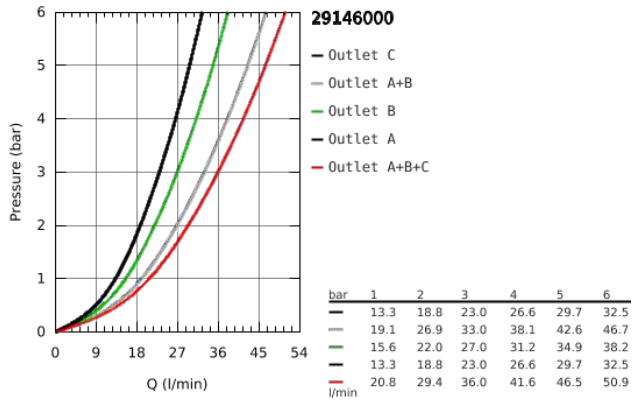

29 146 000 SMARTCONTROL CONCEALED MIXER WITH 3 VALVES

PRODUCT DESCRIPTION

- set for final installation for
- GROHE Rapido SmartBox 35 600/35 604
- metal wall escutcheon with GROHE FastFixation (covered escutcheon and shaft sealing, covered fixing), retroactively 6° adjustable
- GROHE StarLight chrome finish
- GROHE SmartControl push for ON-OFF, turn for volume adjustment from EcoJoy to full flow
- exchangeable symbols
- cartridge for temperature mixing
- multiple outlets can be run simultaneously
- without roughing-in-set
- flow performance: outlet A = 22 l/min outlet B = 26 l/min outlet C = 22 l/min outlet A + B = 31 l/min outlet A + B + C = 34 l/min

29 146 000 SMARTCONTROL CONCEALED MIXER WITH 3 VALVES

29 146 000 SMARTCONTROL CONCEALED MIXER WITH 3 VALVES

SPARE PARTS, September 2020 – now

- 1: Mounting plate (Spare part-nr. 48362000)
- 2: Handle (Spare part-nr. 46990000)
- 3: Escutcheon (Spare part-nr. 46993000)
- 4: WC push button (Spare part-nr. 48361000)
- 5: Cartridge (Spare part-nr. 48359000)
- 5.1: Spindle (Spare part-nr. 49088000)
- 6: Cartridge (Spare part-nr. 46989000)
- 7: Non-return valves (Spare part-nr. 47979000)
- 8: Sealing washer (Spare part-nr. 48360000)
- 9: Service stops (Spare part-nr. 1405300M)*
- 10: Universal extension set single-lever mixers, 25 mm (Spare part-nr. 14048000)*
- 11: Socket Spanner (Spare part-nr. 49059000)*