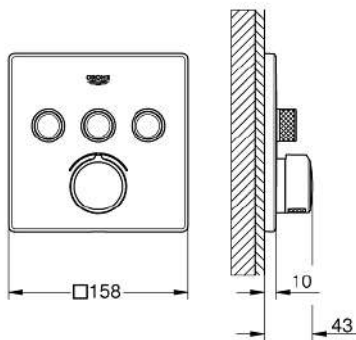

29 149 000 SMARTCONTROL CONCEALED MIXER WITH 3 VALVES

PRODUCT DESCRIPTION

- set for final installation for
- GROHE Rapido SmartBox 35 600/35 604
- metal wall escutcheon with GROHE FastFixation (covered escutcheon and shaft sealing, covered fixing), retroactively 6° adjustable
- GROHE StarLight chrome finish
- GROHE SmartControl push for ON-OFF, turn for volume adjustment from EcoJoy to full flow
- exchangeable symbols
- cartridge for temperature mixing
- multiple outlets can be run simultaneously
- without roughing-in-set
- flow performance: outlet A = 22 l/min outlet B = 26 l/min outlet C = 22 l/min outlet A + B = 31 l/min outlet A + B + C = 34 l/min

29 149 000 SMARTCONTROL CONCEALED MIXER WITH 3 VALVES

29 149 000 SMARTCONTROL CONCEALED MIXER WITH 3 VALVES

SPARE PARTS, September 2020 – now

- 1: Mounting plate (Spare part-nr. 48362000)
- 2: Handle (Spare part-nr. 46990000)
- 3: Escutcheon (Spare part-nr. 46996000)
- 4: WC push button (Spare part-nr. 48361000)
- 5: Cartridge (Spare part-nr. 48359000)
- 5.1: Spindle (Spare part-nr. 49088000)
- 6: Cartridge (Spare part-nr. 46989000)
- 7: Non-return valves (Spare part-nr. 47979000)
- 8: Sealing washer (Spare part-nr. 48360000)
- 9: Socket Spanner (Spare part-nr. 49059000)*
- 10: Service stops (Spare part-nr. 1405300M)*
- 11: Universal extension set single-lever mixers, 25 mm (Spare part-nr. 14048000)*