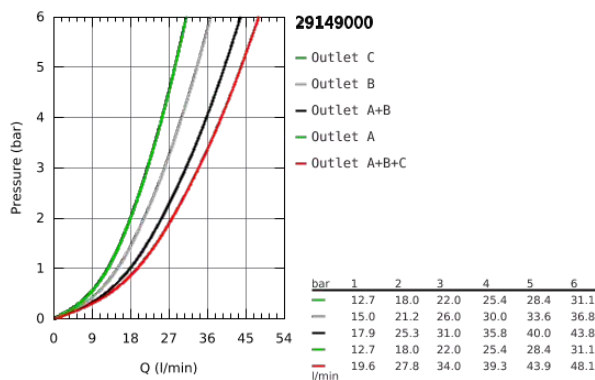

29 149 000 SMARTCONTROL CONCEALED MIXER WITH 3 VALVES

PRODUCT DESCRIPTION

- set for final installation for
- GROHE Rapido SmartBox 35 600/35 604
- metal wall escutcheon with GROHE FastFixation (covered escutcheon and shaft sealing, covered fixing), retroactively 6° adjustable
- GROHE StarLight chrome finish
- GROHE SmartControl push for ON-OFF, turn for volume adjustment from EcoJoy to full flow
- exchangeable symbols
- cartridge for temperature mixing
- multiple outlets can be run simultaneously
- without roughing-in-set
- flow performance: outlet A = 22 l/min outlet B = 26 l/min outlet C = 22 l/min outlet A + B = 31 l/min outlet A + B + C = 34 l/min

29 149 000 SMARTCONTROL CONCEALED MIXER WITH 3 VALVES

29 149 000 SMARTCONTROL CONCEALED MIXER WITH 3 VALVES

SPARE PARTS, September 2020 – now

- 1: Mounting plate (Spare part-nr. 48362000)
- 2: Handle (Spare part-nr. 46990000)
- 3: Escutcheon (Spare part-nr. 46996000)
- 4: WC push button (Spare part-nr. 48361000)
- 5: Cartridge (Spare part-nr. 48359000)
- 5.1: Spindle (Spare part-nr. 49088000)
- 6: Cartridge (Spare part-nr. 46989000)
- 7: Non-return valves (Spare part-nr. 47979000)
- 8: Sealing washer (Spare part-nr. 48360000)
- 9: Socket Spanner (Spare part-nr. 49059000)*
- 10: Service stops (Spare part-nr. 1405300M)*
- 11: Universal extension set single-lever mixers, 25 mm (Spare part-nr. 14048000)*