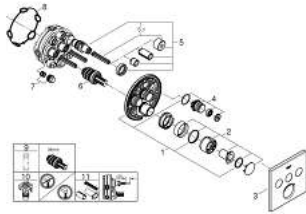

29 149 000 SMARTCONTROL CONCEALED MIXER WITH 3 VALVES

PRODUCT DESCRIPTION

- set for final installation for
- GROHE Rapido SmartBox 35 600/35 604
- metal wall escutcheon with GROHE FastFixation (covered escutcheon and shaft sealing, covered fixing), retroactively 6° adjustable
- GROHE StarLight chrome finish
- GROHE SmartControl push for ON-OFF, turn for volume adjustment from EcoJoy to full flow
- exchangeable symbols
- cartridge for temperature mixing
- multiple outlets can be run simultaneously
- without roughing-in-set
- flow performance: outlet A = 22 l/min outlet B = 26 l/min outlet C = 22 l/min outlet A + B = 31 l/min outlet A + B + C = 34 l/min

29 149 000 SMARTCONTROL CONCEALED MIXER WITH 3 VALVES

29 149 000 SMARTCONTROL CONCEALED MIXER WITH 3 VALVES

SPARE PARTS, September 2020 – now

- 1: Mounting plate (Spare part-nr. 48362000)
- 2: Handle (Spare part-nr. 46990000)
- 3: Escutcheon (Spare part-nr. 46996000)
- 4: WC push button (Spare part-nr. 48361000)
- 5: Cartridge (Spare part-nr. 48359000)
- 5.1: Spindle (Spare part-nr. 49088000)
- 6: Cartridge (Spare part-nr. 46989000)
- 7: Non-return valves (Spare part-nr. 47979000)
- 8: Sealing washer (Spare part-nr. 48360000)
- 9: Socket Spanner (Spare part-nr. 49059000)*
- 10: Service stops (Spare part-nr. 1405300M)*
- 11: Universal extension set single-lever mixers, 25 mm (Spare part-nr. 14048000)*