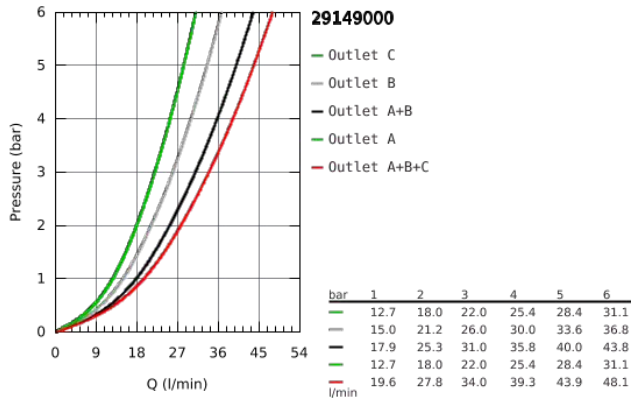

29 149 000 SMARTCONTROL CONCEALED MIXER WITH 3 VALVES

PRODUCT DESCRIPTION

- set for final installation for
- GROHE Rapido SmartBox 35 600/35 604
- metal wall escutcheon with GROHE FastFixation (covered escutcheon and shaft sealing, covered fixing), retroactively 6° adjustable
- GROHE StarLight chrome finish
- GROHE SmartControl push for ON-OFF, turn for volume adjustment from EcoJoy to full flow
- exchangeable symbols
- cartridge for temperature mixing
- multiple outlets can be run simultaneously
- without roughing-in-set
- flow performance: outlet A = 22 l/min outlet B = 26 l/min outlet C = 22 l/min outlet A + B = 31 l/min outlet A + B + C = 34 l/min

29 149 000 SMARTCONTROL CONCEALED MIXER WITH 3 VALVES

29 149 000 SMARTCONTROL CONCEALED MIXER WITH 3 VALVES

SPARE PARTS, September 2020 – now

- 1: Mounting plate (Spare part-nr. 48362000)
- 2: Handle (Spare part-nr. 46990000)
- 3: Escutcheon (Spare part-nr. 46996000)
- 4: WC push button (Spare part-nr. 48361000)
- 5: Cartridge (Spare part-nr. 48359000)
- 5.1: Spindle (Spare part-nr. 49088000)
- 6: Cartridge (Spare part-nr. 46989000)
- 7: Non-return valves (Spare part-nr. 47979000)
- 8: Sealing washer (Spare part-nr. 48360000)
- 9: Socket Spanner (Spare part-nr. 49059000)*
- 10: Service stops (Spare part-nr. 1405300M)*
- 11: Universal extension set single-lever mixers, 25 mm (Spare part-nr. 14048000)*