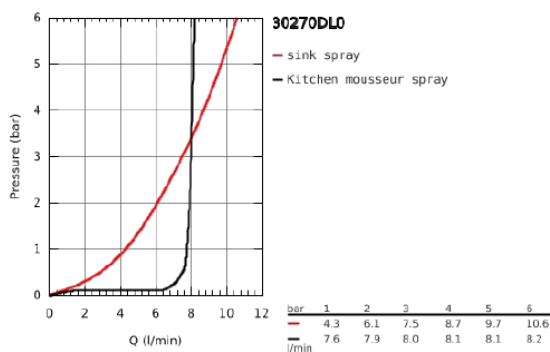

30 270 DL0 ESSENCE SINGLE-LEVER SINK MIXER 1/2"

PRODUCT DESCRIPTION

- high spout
- single hole installation
- GROHE StarLight finish
- GROHE SilkMove 28 mm ceramic cartridge
- flow straightener
- pull-out dual spray - switches back and forth between regular flow and spray
- diverter: laminar spray/SpeedClean shower jet
- automatic return to laminar spray
- metal spray
- swivel tubular spout
- swivel area 360°
- integrated non-return valve
- protected against backflow
- flexible connection hoses
- rapid installation system
- integrated temperature limiter
- min. recommended pressure 1.0 bar

30 270 DL0 ESSENCE SINGLE-LEVER SINK MIXER 1/2"