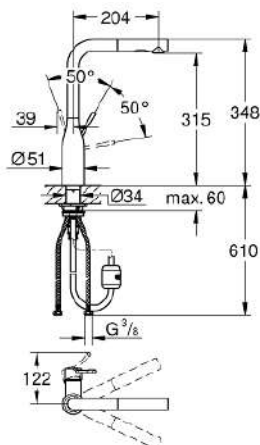

30 270 DL0 ESSENCE SINGLE-LEVER SINK MIXER 1/2"

PRODUCT DESCRIPTION

- high spout
- single hole installation
- GROHE StarLight finish
- GROHE SilkMove 28 mm ceramic cartridge
- flow straightener
- pull-out dual spray - switches back and forth between regular flow and spray
- diverter: laminar spray/SpeedClean shower jet
- automatic return to laminar spray
- metal spray
- swivel tubular spout
- swivel area 360°
- integrated non-return valve
- protected against backflow
- flexible connection hoses
- rapid installation system
- integrated temperature limiter
- min. recommended pressure 1.0 bar

30 270 DL0 ESSENCE SINGLE-LEVER SINK MIXER 1/2"