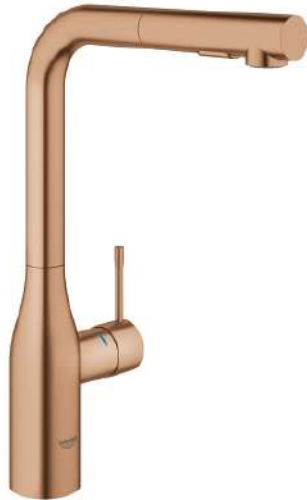

30 270 DL0 ESSENCE SINGLE-LEVER SINK MIXER 1/2"

PRODUCT DESCRIPTION

- high spout
- single hole installation
- GROHE StarLight finish
- GROHE SilkMove 28 mm ceramic cartridge
- flow straightener
- pull-out dual spray - switches back and forth between regular flow and spray
- diverter: laminar spray/SpeedClean shower jet
- automatic return to laminar spray
- metal spray
- swivel tubular spout
- swivel area 360°
- integrated non-return valve
- protected against backflow
- flexible connection hoses
- rapid installation system
- integrated temperature limiter
- min. recommended pressure 1.0 bar

30 270 DL0 ESSENCE SINGLE-LEVER SINK MIXER 1/2"