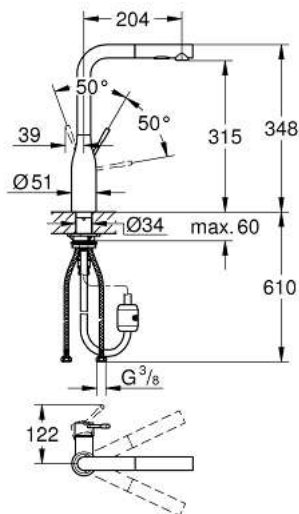

## 30 270 EN0 ESSENCE SINGLE-LEVER SINK MIXER 1/2"

### PRODUCT DESCRIPTION

- high spout
- single hole installation
- GROHE Long-Life Shine finish
- GROHE SilkMove 28 mm ceramic cartridge
- flow strainer
- pull-out dual spray - switches back and forth between regular flow and spray
- diverter: laminar spray/SpeedClean shower jet
- automatic return to laminar spray
- metal spray
- swivelling tubular spout
- selectable swivel area : 0° / 150° / 360°
- integrated non-return valve
- Protected against backflow
- flexible connection hoses
- rapid-installation-system
- integrated temperature limiter
- minimum pressure 1,0 bar

### SPARE PARTS

- 1: Lever (Order-nr. 46927EN0)
- 2: Cartridge (Order-nr. 46580000)
- 3: Hand shower (Order-nr. 46926EN0)
- 3.1: Dirt strainer (Order-nr. 0676800M)
- 3.2: Non-return valve (Order-nr. 08565000)
- 3.3: Flow straightener (Order-nr. 48275000)
- 4: Shower hose (Order-nr. 48293000)
- 5: Mounting set (Order-nr. 48477000)
- 6: Coupling piece (Order-nr. 46338000)