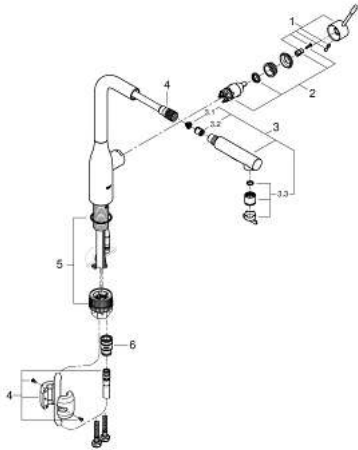

## 30 270 EN0 ESSENCE SINGLE-LEVER SINK MIXER 1/2"

### PRODUCT DESCRIPTION

- high spout
- single hole installation
- GROHE Long-Life Shine finish
- GROHE SilkMove 28 mm ceramic cartridge
- flow strainer
- pull-out dual spray - switches back and forth between regular flow and spray
- diverter: laminar spray/SpeedClean shower jet
- automatic return to laminar spray
- metal spray
- swivelling tubular spout
- selectable swivel area : 0° / 150° / 360°
- integrated non-return valve
- Protected against backflow
- flexible connection hoses
- rapid-installation-system
- integrated temperature limiter
- minimum pressure 1,0 bar

### SPARE PARTS

- 1: Lever (Order-nr. 46927EN0)
- 2: Cartridge (Order-nr. 46580000)
- 3: Hand shower (Order-nr. 46926EN0)
- 3.1: Dirt strainer (Order-nr. 0676800M)
- 3.2: Non-return valve (Order-nr. 08565000)
- 3.3: Flow straightener (Order-nr. 48275000)
- 4: Shower hose (Order-nr. 48293000)
- 5: Mounting set (Order-nr. 48477000)
- 6: Coupling piece (Order-nr. 46338000)