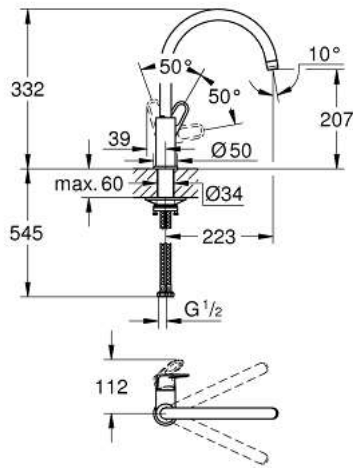

31 230 001 GROHE BAUFLOW SINGLE-LEVER SINK MIXER 1/2"

PRODUCT DESCRIPTION

- single hole installation
 - metal lever
 - GROHE StarLight finish
 - GROHE Long-Life 28 mm ceramic cartridge
 - GROHE Zero isolated inner water ways - lead and nickel free within the tap
 - swivelling tubular spout
 - mousseur
 - flexible connection hoses
 - GROHE FastFixation Plus installation system
- for installation on a 60 mm worktop fixation set 48 384 000 is needed

31 230 001 **GROHE BAUFLOW SINGLE-LEVER SINK MIXER 1/2"**

SPARE PARTS

1: Cartridge (Order-nr. 46963000)

2: Mousseur (Order-nr. 13967000)

3: Mounting set (Order-nr. 48477000)

4: Shank fastening assembly (Order-nr. 48384000)*