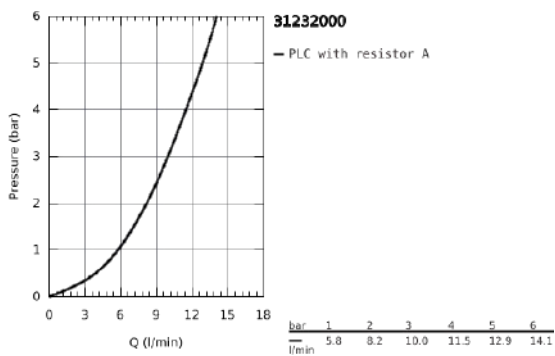

31 232 000 **BAULOOP SINGLE-LEVER SINK MIXER 1/2"**

PRODUCT DESCRIPTION

- single hole installation
- metal lever
- GROHE Longlife 28 mm ceramic cartridge
- GROHE StarLight chrome finish
- swivel tubular spout
- mousseur
- flexible connection hoses
- rapid installation system

31 232 000 BAULoop SINGLE-LEVER SINK MIXER 1/2"

SPARE PARTS

- 1: Lever (Order-nr. 46779000)
- 2: Cartridge (Order-nr. 46580000)
- 3: Mousseur (Order-nr. 13928000)
- 4: Shank fastening assembly (Order-nr. 46249000)
- 5: Fitting ring (Order-nr. 07419000)
- 6: Cap (Order-nr. 46581000)
- 7: Mounting wrench (Order-nr. 19017000)*