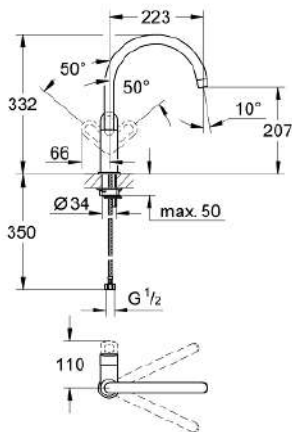

31 232 000 **BAULOOP SINGLE-LEVER SINK MIXER 1/2"**

PRODUCT DESCRIPTION

- single hole installation
- metal lever
- GROHE Longlife 28 mm ceramic cartridge
- GROHE StarLight chrome finish
- swivel tubular spout
- mousseur
- flexible connection hoses
- rapid installation system

31 232 000 BAULoop SINGLE-LEVER SINK MIXER 1/2"

SPARE PARTS

- 1: Lever (Order-nr. 46779000)
- 2: Cartridge (Order-nr. 46580000)
- 3: Mousseur (Order-nr. 13928000)
- 4: Shank fastening assembly (Order-nr. 46249000)
- 5: Fitting ring (Order-nr. 07419000)
- 6: Cap (Order-nr. 46581000)
- 7: Mounting wrench (Order-nr. 19017000)*