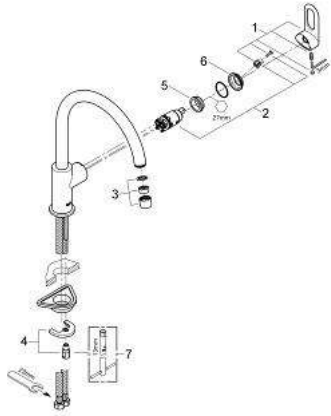

31 232 000 **BAULOOP SINGLE-LEVER SINK MIXER 1/2"**

PRODUCT DESCRIPTION

- single hole installation
- metal lever
- GROHE Longlife 28 mm ceramic cartridge
- GROHE StarLight chrome finish
- swivel tubular spout
- mousseur
- flexible connection hoses
- rapid installation system

31 232 000 BAULoop SINGLE-LEVER SINK MIXER 1/2"

SPARE PARTS

- 1: Lever (Order-nr. 46779000)
- 2: Cartridge (Order-nr. 46580000)
- 3: Mousseur (Order-nr. 13928000)
- 4: Shank fastening assembly (Order-nr. 46249000)
- 5: Fitting ring (Order-nr. 07419000)
- 6: Cap (Order-nr. 46581000)
- 7: Mounting wrench (Order-nr. 19017000)*