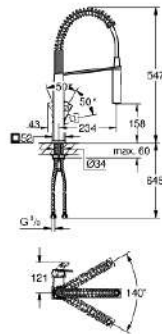

### 31 395 DC0 EUROCUBE SINGLE-LEVER SINK MIXER 1/2"

#### PRODUCT DESCRIPTION

- single hole installation
- GROHE SilkMove 28 mm ceramic cartridge
- GROHE StarLight finish
- diverter: mousseur/SpeedClean shower jet
- automatic return to laminar spray
- swivel spout
- swivel area 140°
- 360° maneuverable spring arm
- protected against backflow
- flexible connection hoses
- rapid installation system

## 31 395 DC0 EUROCUBE SINGLE-LEVER SINK MIXER 1/2"

### SPARE PARTS

- 1: Lever (Order-nr. 46788DC0)
  - 2: Cap (Order-nr. 46581DC0)
  - 3: Fitting ring (Order-nr. 07419000)
  - 4: Cartridge (Order-nr. 46580000)
  - 5: Pull out spray (Order-nr. 46924DC0)
  - 5.1: Dirt strainer (Order-nr. 0676800M)
  - 5.2: Non-return valve (Order-nr. 08565000)
  - 5.3: Mousseur (Order-nr. 13937000)
  - 6: Shower hose (Order-nr. 46871DC0)
  - 7: Spring (Order-nr. 46873SD0)
  - 8: Non-return valve (Order-nr. 08567000)
  - 9: Shank fastening assembly (Order-nr. 46671000)
  - 10: Mounting wrench (Order-nr. 19017000)\*
- \* Optional accessories