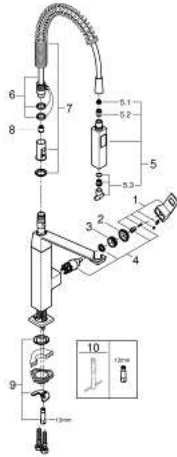

### 31 395 DC0 EUROCUBE SINGLE-LEVER SINK MIXER 1/2"

#### PRODUCT DESCRIPTION

- single hole installation
- GROHE SilkMove 28 mm ceramic cartridge
- GROHE StarLight finish
- diverter: mousseur/SpeedClean shower jet
- automatic return to laminar spray
- swivel spout
- swivel area 140°
- 360° maneuverable spring arm
- protected against backflow
- flexible connection hoses
- rapid installation system

## 31 395 DC0 EUROCUBE SINGLE-LEVER SINK MIXER 1/2"

### SPARE PARTS

- 1: Lever (Order-nr. 46788DC0)
  - 2: Cap (Order-nr. 46581DC0)
  - 3: Fitting ring (Order-nr. 07419000)
  - 4: Cartridge (Order-nr. 46580000)
  - 5: Pull out spray (Order-nr. 46924DC0)
  - 5.1: Dirt strainer (Order-nr. 0676800M)
  - 5.2: Non-return valve (Order-nr. 08565000)
  - 5.3: Mousseur (Order-nr. 13937000)
  - 6: Shower hose (Order-nr. 46871DC0)
  - 7: Spring (Order-nr. 46873SD0)
  - 8: Non-return valve (Order-nr. 08567000)
  - 9: Shank fastening assembly (Order-nr. 46671000)
  - 10: Mounting wrench (Order-nr. 19017000)\*
- \* Optional accessories