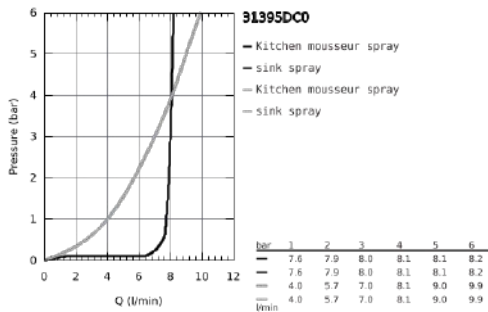

### 31 395 DC0 EUROCUBE SINGLE-LEVER SINK MIXER 1/2"

#### PRODUCT DESCRIPTION

- single hole installation
- GROHE SilkMove 28 mm ceramic cartridge
- GROHE StarLight finish
- diverter: mousseur/SpeedClean shower jet
- automatic return to laminar spray
- swivel spout
- swivel area 140°
- 360° maneuverable spring arm
- protected against backflow
- flexible connection hoses
- rapid installation system