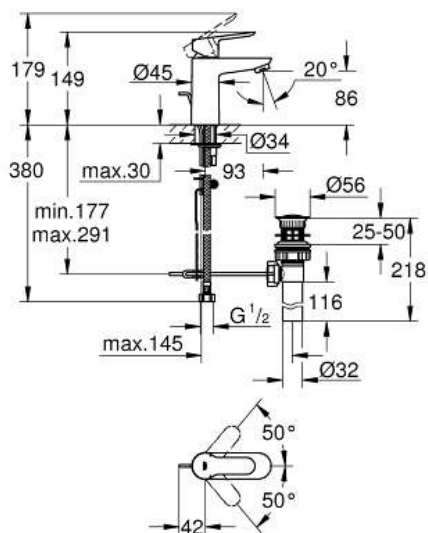

BAUEDGE
Single-lever basin mixer 1/2" S-
Size

MODEL # 32819000

Pure Freude
an Wasser

GROHE

Product Description:

BAUEDGE
Single-lever basin mixer 1/2"
S-Size

Standard Specification:

single hole installation
metal lever
GROHE Longlife 28 mm ceramic cartridge
GROHE StarLight chrome finish
mousseur
pop-up waste set 1"
flexible connection hoses
rapid installation system

Color:

□ 32819000 chrome