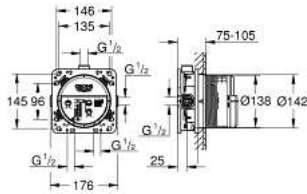

35 600 000 **GROHE RAPIDO SMARTBOX UNIVERSAL ROUGH-IN BOX, 1/2"**

**PRODUCT DESCRIPTION**

- 3 outlets 1/2"
- 2 inlets below, 1/2"
- installation depth 75-105 mm
- connection unit in DR brass
- pre-mounted flushing plug
- stable build-in box and protective cover
- fixing options for solid walls and dry cladding
- gasket
- without set for final installation

35 600 000 **GROHE RAPIDO SMARTBOX UNIVERSAL ROUGH-IN BOX, 1/2"**

**SPARE PARTS**, September 2016 – now

1: Replacement kit for seal (Spare part-nr. 48263000)\*

\* Optional accessories