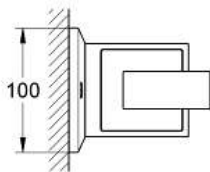

ALLURE BRILLIANT
Soap Dispenser and Holder
MODEL # 40494000

Pure Freude
an Wasser

GROHE

Product Description:
ALLURE BRILLIANT
Soap Dispenser and Holder

Standard Specification:

- Material: Glass/Metal
- Concealed fastening
- GROHE StarLight chrome finish