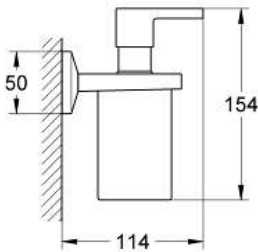

ALLURE BRILLIANT
Soap Dispenser and Holder
MODEL # 40494000

Pure Freude
an Wasser

GROHE

Product Description:
ALLURE BRILLIANT
Soap Dispenser and Holder

Standard Specification:

- Material: Glass/Metal
- Concealed fastening
- GROHE StarLight chrome finish

Applicable Codes & Standards:

- Energy Policy Act of 1992
- ASME A112.18.1/CSA B125.1

Color:
 40494000 StarLight Chrome