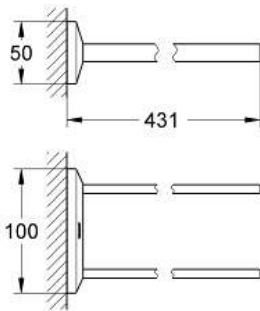

ALLURE BRILLIANT
Towel Bar

MODEL # 40496000

Pure Freude
an Wasser

Product Description:
ALLURE BRILLIANT
Towel Bar

Standard Specification:

- Length 17"
- Concealed fastening
- GROHE StarLight chrome finish

Applicable Codes & Standards:

- Energy Policy Act of 1992
- ASME A112.18.1/CSA B125.1

Color:

- 40496000 StarLight Chrome