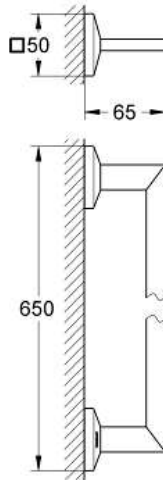

ALLURE BRILLIANT  
Towel Rail

MODEL # 40497000

Pure Freude  
an Wasser

GROHE

**Product Description:**  
ALLURE BRILLIANT  
Towel Rail

**Standard Specification:**

- Material: Metal
- Concealed fastening
- GROHE StarLight chrome finish

**Applicable Codes & Standards:**

- Energy Policy Act of 1992
- ASME A112.18.1/CSA B125.1

**Color:**

- 40497000 StarLight Chrome