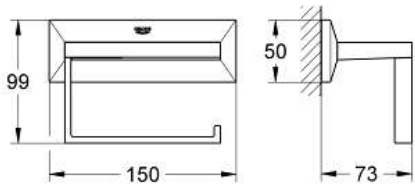

ALLURE BRILLIANT  
Toilet Paper Holder

MODEL # 40499000

Pure Freude  
an Wasser

**Product Description:**  
ALLURE BRILLIANT  
Toilet Paper Holder

**Standard Specification:**

- Without cover
- Material: Metal
- Concealed fastening
- **GROHE StarLight** chrome finish