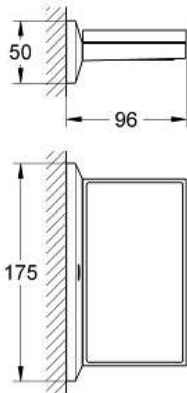

ALLURE BRILLIANT  
Soap Dish with Shelf  
MODEL # 40504000

Pure Freude  
an Wasser

GROHE

**Product Description:**  
ALLURE BRILLIANT  
Soap Dish with Shelf

**Standard Specification:**

- GROHE StarLight chrome finish